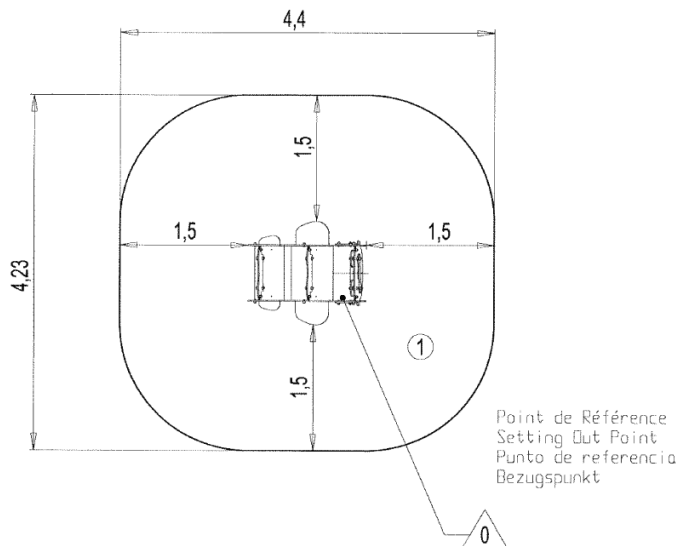

## Installation of equipment

**IMPORTANT:** It is essential to refer to the installation instructions for information on the size of the safety areas.

-  Impact area (minimum normative surface)
-  Free space

	
1	0,46m
	16m <sup>2</sup>

2

0m<sup>3</sup>

16m<sup>2</sup>

62kg

11kg