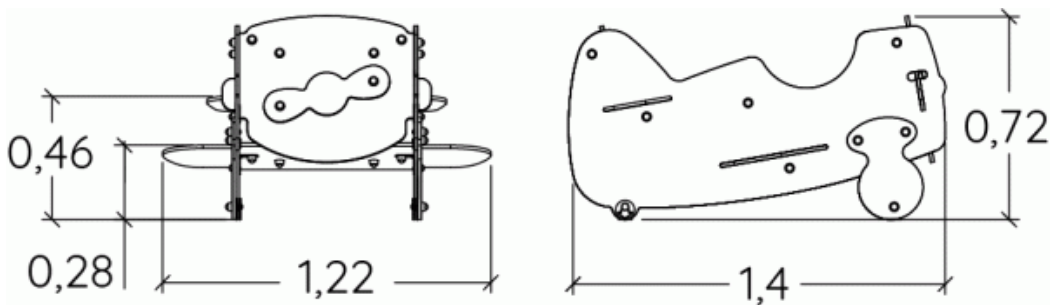

2-6

6

0,46m

1 = 1,4m  
2 = 1,22m  
3 = 0,75m

Physical inclusion  
Sensory inclusion  
Cognitive inclusion

**Play value :** 4

role play

meeting

## Installation of equipment

**IMPORTANT:** It is essential to refer to the installation instructions for information on the size of the safety areas.

-  Impact area (minimum normative surface)
-  Free space