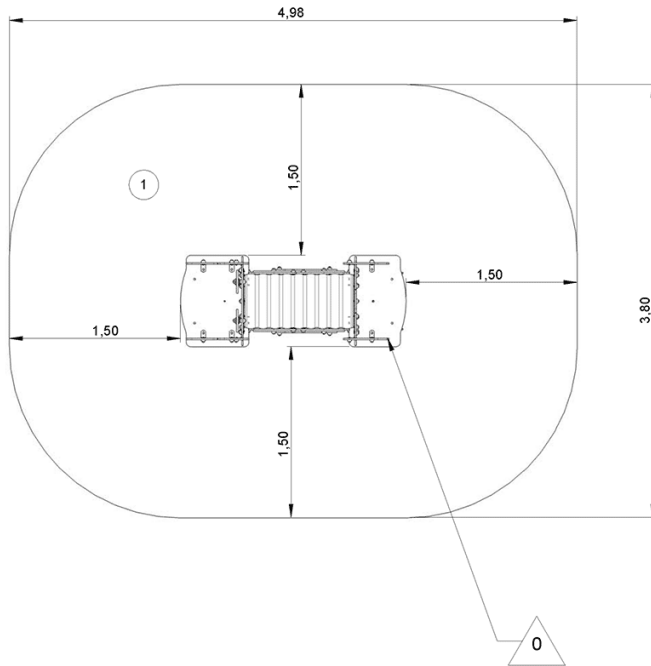

meeting

resting

crawling

hiding

x1

x1

x1

x1

x1

## Installation of equipment

**IMPORTANT:** It is essential to refer to the installation instructions for information on the size of the safety areas.

———— Impact area (minimum normative surface)

- - - - - Free space

1	0,86m	17m <sup>2</sup>

2

0m<sup>3</sup>

17m<sup>2</sup>

89kg

9kg