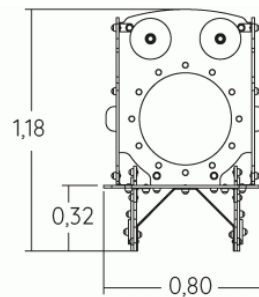

2-6

6

0,86m

1 = 2m  
2 = 0,8m  
3 = 1,18m

Physical inclusion  
Sensory inclusion  
Cognitive inclusion

Play value :

5

role play

meeting

resting

crawling

hiding

x1

x1

x1

x1

1	0,86m	17m <sup>2</sup>

2

0m<sup>3</sup>

17m<sup>2</sup>

89kg

9kg