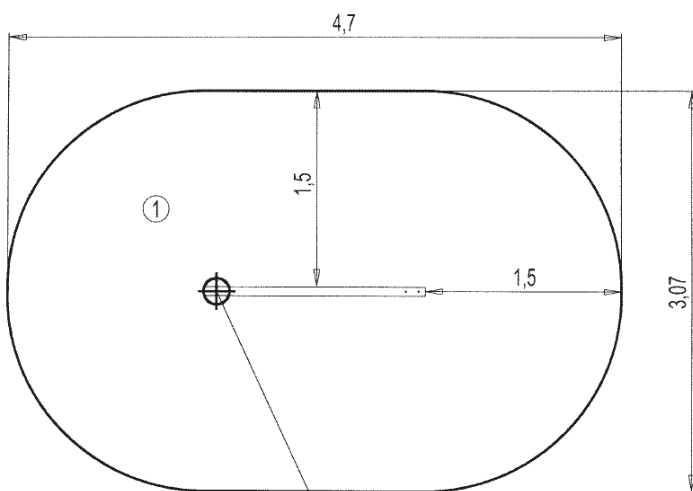

Sensorial Disabilities

Learning Disabilities

Installation of equipment

Impact area =

-  Impact area
-  Free space

Point de Référence
Setting Out Point
Punto de referencia
Bezugspunkt

		
1	0,30m	12,5m ²

					
1	00h30	0.06m ³	12.5m ²	8kg	3kg