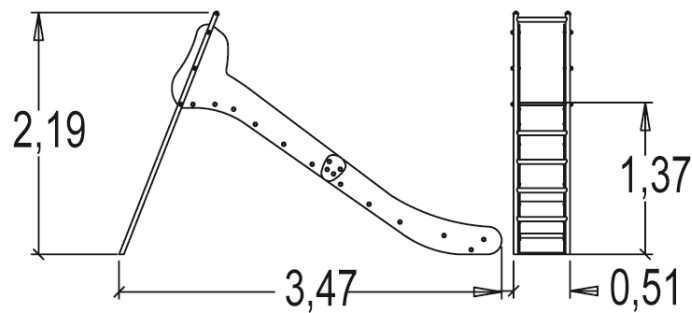

2+

8

1,37m

1 = 3,5m 2 = 0,52m 3 = 2,2m

Play value

climbing

sliding

meeting / role
play

Installation of equipment

Impact area =

-  Impact area
-  Free space

		
1	1m	7m ²
2	1,37m	13,5m ²

2

01h30

0.1m³

20.3m²

65kg

23kg

Proludic

0000-00-00