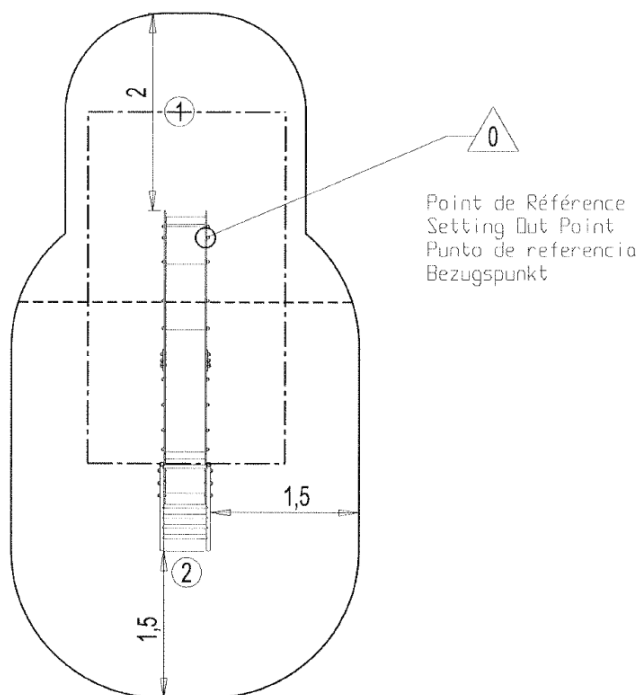

2+

8

1,37m

1 = 3,5m 2 = 0,52m 3 = 2,2m

Play value

climbing

sliding

meeting / role
play

Installation of equipment

Impact area =

-  Impact area
-  Free space

		
1	1m	7m ²
2	1,37m	13,5m ²

2

01h30

0.1m³

20.3m²

65kg

23kg

Proludic

0000-00-00