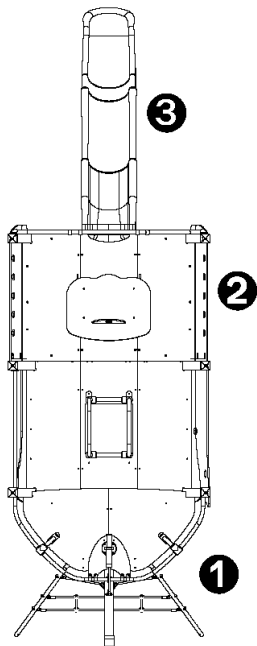

Proludic

- ❶ THE STERN - G1950
- ❷ THE BOW - G1955
- ❸ POLYETHYLENE SLIDE - G1956

Installation of equipment

Impact area =

- Impact area
- Free space

| 1 | 0,6m | 3m ² |
|---|-------|--------------------|
| 2 | 1m | 8m ² |
| 3 | 1,37m | 34,5m ² |

2

32h00

0.5m³

45.5m²

727kg

33kg

Proludic

2013-02-01