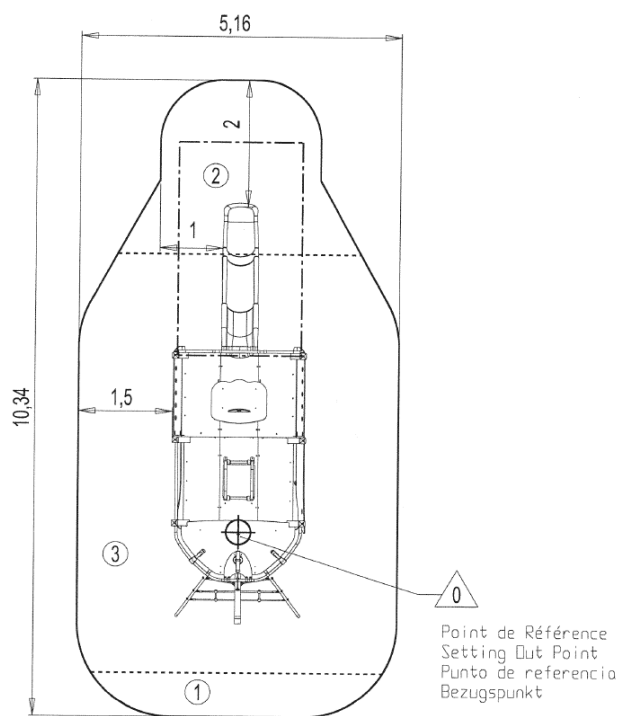

Proludic

- ❶ THE STERN - G1950
- ❷ THE BOW - G1955
- ❸ POLYETHYLENE SLIDE - G1956

Installation of equipment

Impact area =

- Impact area
- Free space

| 1 | 0,6m | 3m ² |
|---|-------|--------------------|
| 2 | 1m | 8m ² |
| 3 | 1,37m | 34,5m ² |

2

32h00

0.5m³

45.5m²

727kg

33kg

Proludic

2013-02-01