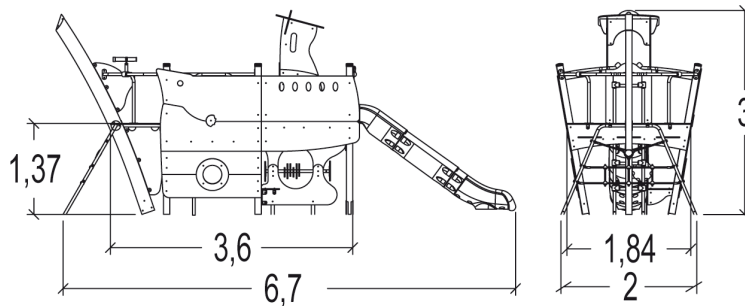

Themed play equipment

J1950

3+

17

1,37m

1 = 6,7m 2 = 2,15m 3 = 3m

Play value

sliding

Proludic

- ❶ THE STERN - G1950
- ❷ THE BOW - G1955
- ❸ POLYETHYLENE SLIDE - G1956

Installation of equipment

Impact area =

- Impact area
- Free space

| 1 | 0,6m | 3m ² |
|---|-------|--------------------|
| 2 | 1m | 8m ² |
| 3 | 1,37m | 34,5m ² |

2

32h00

0.5m³

45.5m²

727kg

33kg

Proludic

2013-02-01