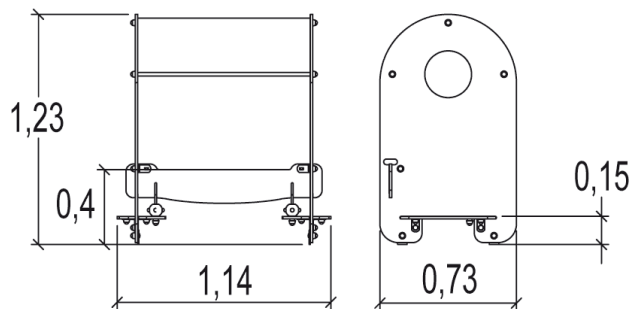

1-5

5

0,6m

1 = 1,14m 2 = 0,78m 3 = 1,25m

Play value

meeting / role play

hiding / resting

Accessibility

Motor disability

Sensorial Disabilities

Learning Disabilities

Installation of equipment

Impact area =

 Impact area
 Free space

0
 Point de Référence
 Setting Out Point
 Punto de referencia
 Bezugspunkt

		
1	<0,6m	14m ²

2

02h00

0.1m³

14m²

47kg

12kg

Proludic

0000-00-00