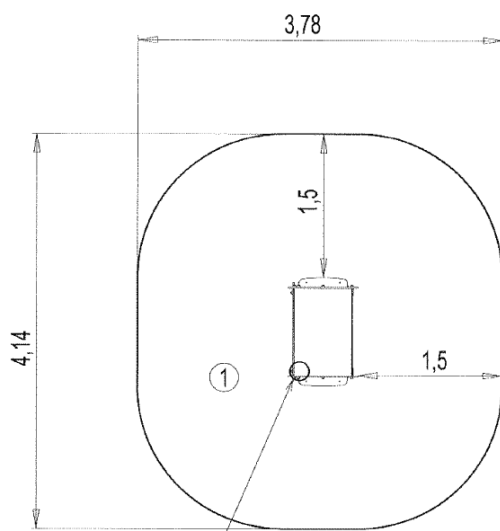

Motor disability

Sensorial Disabilities

Learning Disabilities

Installation of equipment

Impact area =

 Impact area
 Free space

0
 Point de Référence
 Setting Out Point
 Punto de referencia
 Bezugspunkt

		
1	<0,6m	14m ²

2

02h00

0.1m³

14m²

47kg

12kg

Proludic

0000-00-00