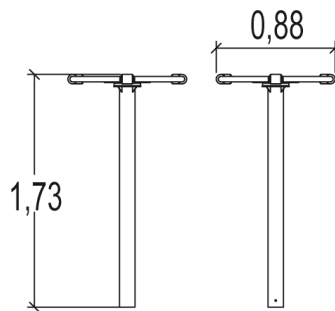

6+

8

1,6m

1 = 0,87m 2 = 0,87m 3 = 1,6m

Play value	
rotating	meeting / role play

Accessibility	
	Motor disability <input type="checkbox"/>
	Sensorial Disabilities <input checked="" type="checkbox"/>
	Learning Disabilites <input type="checkbox"/>

Installation of equipment

Impact area =

-  Impact area
-  Free space

	
1	1,6m
	20m ²

2

02h15

0.3m³

20m²

57kg

25kg

Proludic

2007-01-01