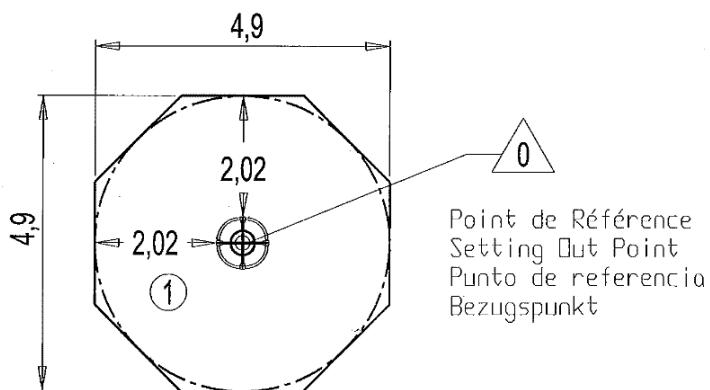

6+

8

1,6m

1 = 0,87m 2 = 0,87m 3 = 1,6m

Play value	
rotating	meeting / role play

Accessibility	
	Motor disability <input type="checkbox"/>
	Sensorial Disabilities <input checked="" type="checkbox"/>
	Learning Disabilites <input type="checkbox"/>

Installation of equipment

Impact area =

-  Impact area
-  Free space

	
1	1,6m
	20m ²

2

02h15

0.3m³

20m²