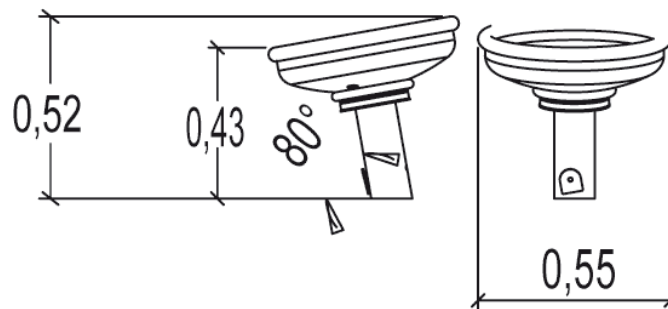

6+

2

0,6m

1 = 0,55m 2 = 0,55m 3 = 0,55m

Play value

rotating

balancing

meeting / role play

Accessibility

Motor disability

Sensorial Disabilities

Learning Disabilites

Installation of equipment

Impact area =

-  Impact area
-  Free space

Point de Référence
Setting Out Point
Punto de referencia
Bezugspunkt

	
1	0,60m
	17m ²

							
1	01h45	0.1m ³	17m ²	32kg	32kg		0000-00-00