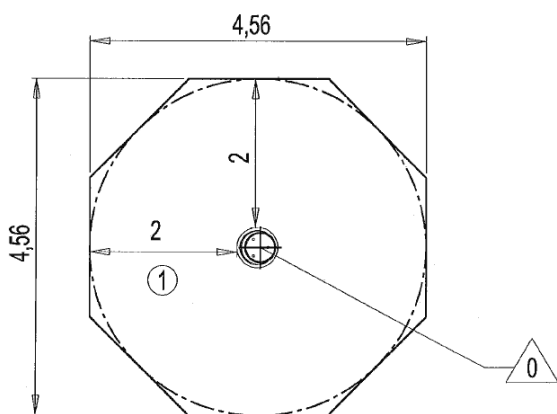

Accessibility

Motor disability

Sensorial Disabilities

Learning Disabilites

Installation of equipment

Impact area =

-  Impact area
-  Free space

Point de Référence
Setting Out Point
Punto de referencia
Bezugspunkt

	
1	0,60m
	17m ²

							
1	01h45	0.1m ³	17m ²	32kg	32kg		0000-00-00