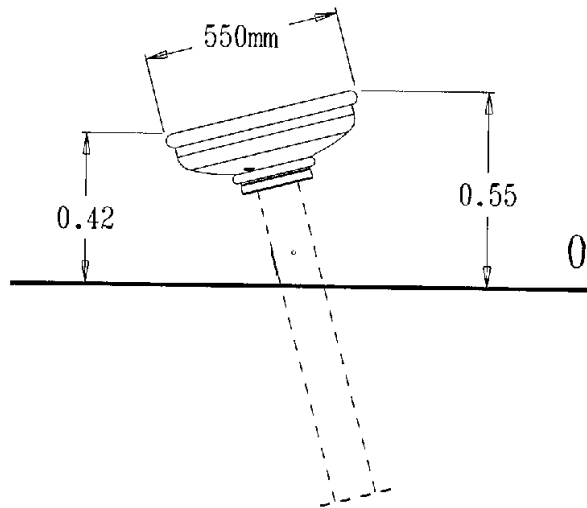

Accessibility

Motor disability

Sensorial Disabilities

Learning Disabilites

Installation of equipment

Impact area =

-  Impact area
-  Free space

Point de Référence
Setting Out Point
Punto de referencia
Bezugspunkt

	
1	0,60m
	17m ²

							
1	01h45	0.1m ³	17m ²	32kg	32kg		0000-00-00