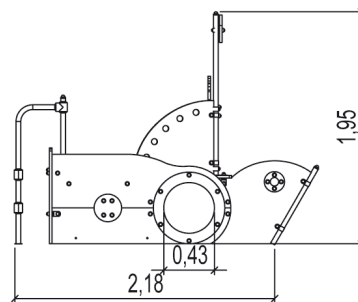

Themed play equipment

J2604

2-6

6

0,6m

1 = 2,56m 2 = 1,27m 3 = 1,98m

Play value

crawling

meeting / role play

hiding / resting

climbing

Installation of equipment

Impact area =

-  Impact area
-  Free space

		
1	0,6m	22m ²

							
2	05h30	0.2m ³	22m ²	133kg	24kg		2012-11-13