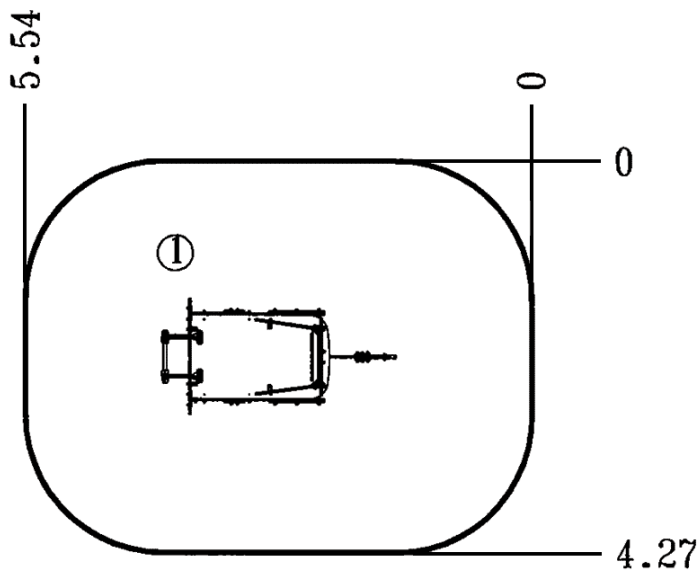

meeting / role play

hiding / resting

climbing

Installation of equipment

Impact area =

-  Impact area
-  Free space

		
1	0,6m	22m ²

							
2	05h30	0.2m ³	22m ²	133kg	24kg		2012-11-13