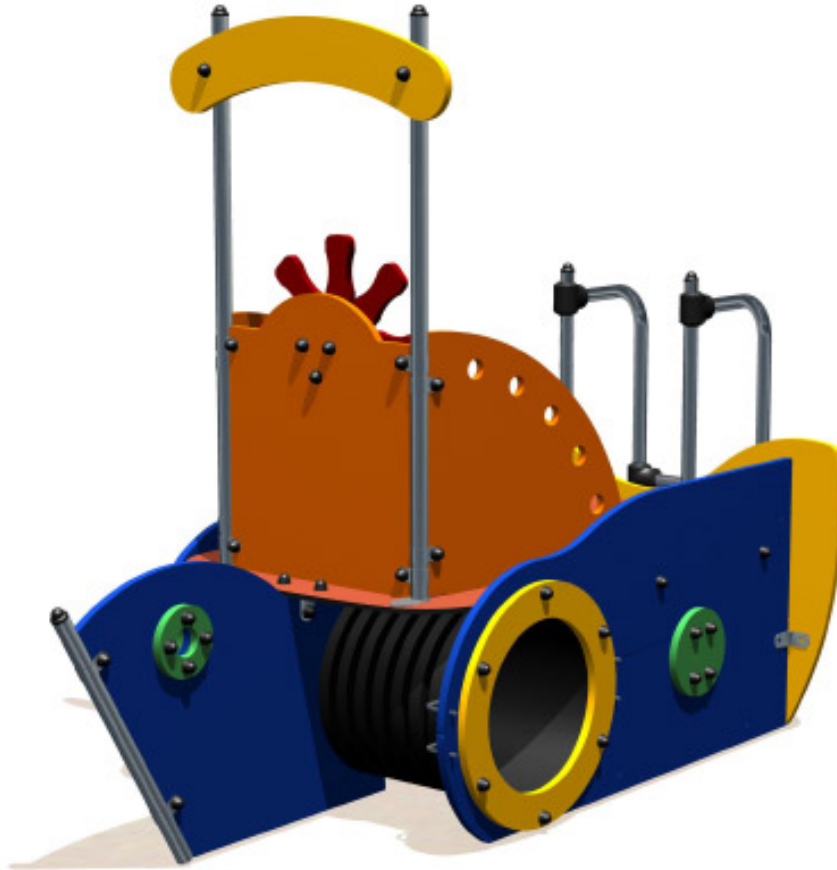

Themed play equipment

J2604

2-6

6

0,6m

1 = 2,56m 2 = 1,27m 3 = 1,98m

Play value

crawling

meeting / role play

hiding / resting

climbing

Installation of equipment

Impact area =

-  Impact area
-  Free space

		
1	0,6m	22m ²

							
2	05h30	0.2m ³	22m ²	133kg	24kg		2012-11-13