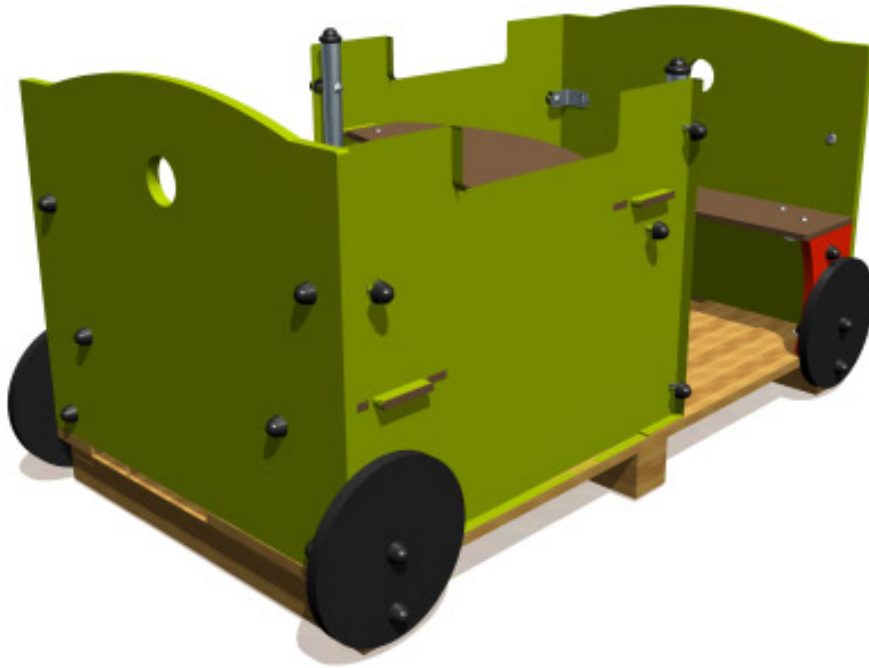

Rollimänguvahendid

J2609

2-6

6

0,6m

1 = 1,67m 2 = 0,89m 3 = 0,83m

Play value

hiding / resting

meeting / role play

Accessibility

Motor disability

Sensorial Disabilities

Learning Disabilities

Proludic

Installation of equipment

Impact area =

-  Impact area
-  Free space

		
1	0,6m	17m ²

								
2	02h30	0.11m ³	17m ²	87kg	35kg			2012-12-17