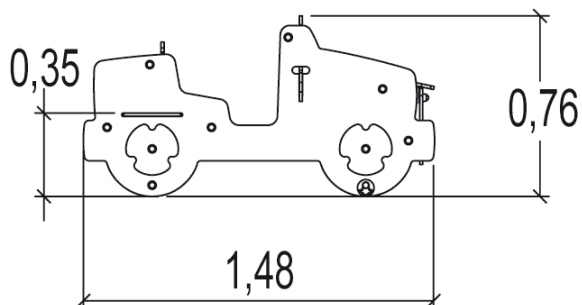

2-6

4

0,35m

1 = 1,5m 2 = 0,7m 3 = 0,8m

Play value			
hiding / resting 	climbing 	meeting / role play 	handling

Accessibility	
Motor disability	<input checked="" type="checkbox"/>
Sensorial Disabilities	<input type="checkbox"/>
Learning Disabilites	<input checked="" type="checkbox"/>

Installation of equipment

Impact area =

-  Impact area
-  Free space

		
1	0,35m	15m ²

2

01h30

0.1m³

15m²

42kg

7kg

Proludic

0000-00-00