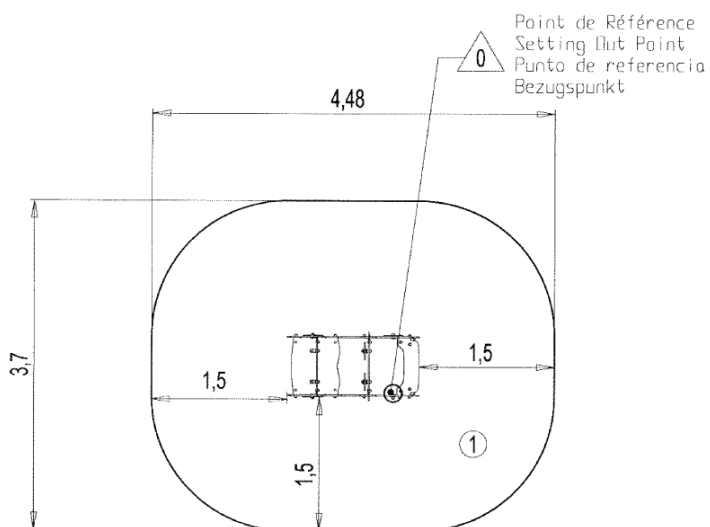

2-6

4

0,35m

1 = 1,5m 2 = 0,7m 3 = 0,8m

Play value			
hiding / resting 	climbing 	meeting / role play 	handling

Accessibility	
Motor disability	<input checked="" type="checkbox"/>
Sensorial Disabilities	<input type="checkbox"/>
Learning Disabilites	<input checked="" type="checkbox"/>

Installation of equipment

Impact area =

-  Impact area
-  Free space

		
1	0,35m	15m ²

2

01h30

0.1m³

15m²

42kg

7kg

Proludic

0000-00-00