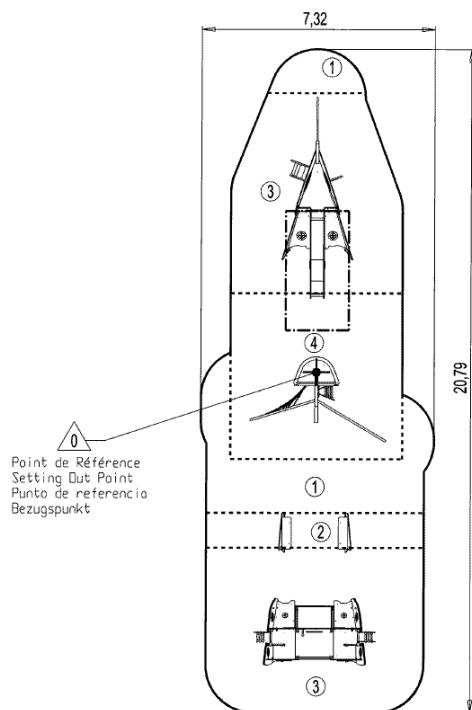

## Play value

sliding

balancing

hiding /  
resting

handling

meeting / role  
play

climbing

hanging

## Installation of equipment

Impact area =

 Impact area  
 Free space

		
1	0,60m	19m <sup>2</sup>
2	1,00m	7,5m <sup>2</sup>
3	1,40m	64,5m <sup>2</sup>
4	2,20m	28m <sup>2</sup>

2

36h50

1.1m<sup>3</sup>

119m<sup>2</sup>