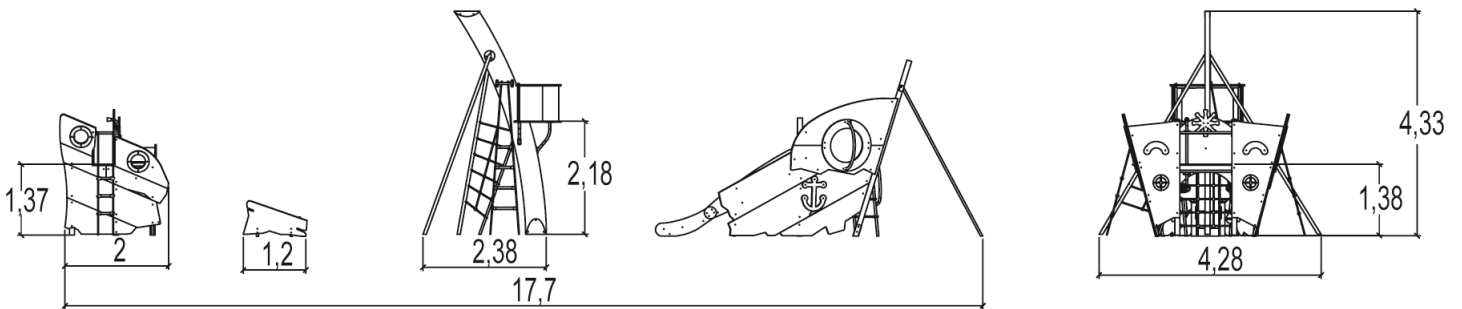

# Rollimänguvahendid

J2750

4+

40

2,2m

1 = 16,5m 2 = 4,85m 3 = 4,93m

## Installation of equipment

Impact area =

 Impact area  
 Free space

		
1	0,60m	19m <sup>2</sup>
2	1,00m	7,5m <sup>2</sup>
3	1,40m	64,5m <sup>2</sup>
4	2,20m	28m <sup>2</sup>

2

36h50

1.1m<sup>3</sup>

119m<sup>2</sup>

1132kg

97kg

*Proludic*

2012-12-17