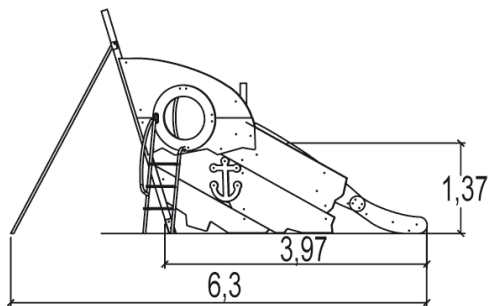

Themed play equipment

J2751

4+

15

1,4m

1 = 6,57m 2 = 2,25m 3 = 3,37m

Play value

sliding

Proludic

- ① Platforms HT: 1.37m
- ② Slide HT: 1.37m
- ③ Ladder
- ④ Acrobranch
- ⑤ Block

Installation of equipment

Impact area =

- Impact area
- Free space

Point de Référence
Setting Out Point
Punto de referencia
Bezugspunkt