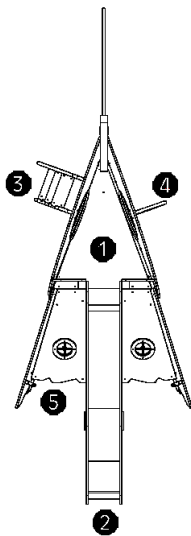

Themed play equipment

J2751

4+

15

1,4m

1 = 6,57m 2 = 2,25m 3 = 3,37m

Play value

sliding

x1

hanging

x1

climbing

x1

meeting / role play

x1

Number of play elements: 4

Proludic

- ① Platforms HT: 1.37m
- ② Slide HT: 1.37m
- ③ Ladder
- ④ Acrobranch
- ⑤ Block

Installation of equipment

Impact area =

- Impact area
- Free space

Point de Référence
Setting Out Point
Punto de referencia
Bezugspunkt