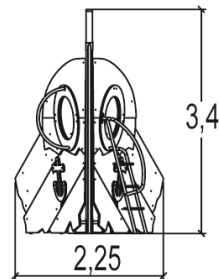

Themed play equipment

J2751

4+

15

1,4m

1 = 6,57m 2 = 2,25m 3 = 3,37m

Play value

sliding

x1

hanging

x1

climbing

x1

meeting / role play

x1

Number of play elements: 4

Proludic

- ① Platforms HT: 1.37m
- ② Slide HT: 1.37m
- ③ Ladder
- ④ Acrobranch
- ⑤ Block

Installation of equipment

Impact area =

- Impact area
- Free space

Point de Référence
Setting Out Point
Punto de referencia
Bezugspunkt