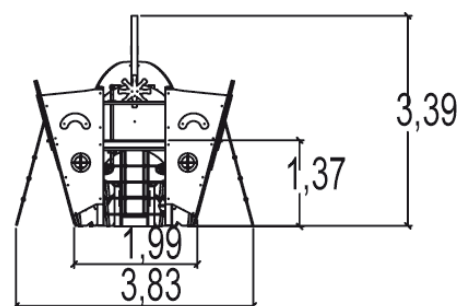

Rollimänguvahendid

J2755

4+

30

1,37m

1 = 11m 2 = 3,72m 3 = 3,37m

Play value

sliding

balancing

hiding /
resting

climbing

meeting / role
play

hanging

Installation of equipment

Impact area =

 Impact area
 Free space

Point de Référence
 Setting Out Point
 Punto de referencia
 Bezugspunkt

		
1	0,60m	3,5m ²
2	1,37m	69m ²

2

32h00

0.7m³

72.5m²

876kg

21kg