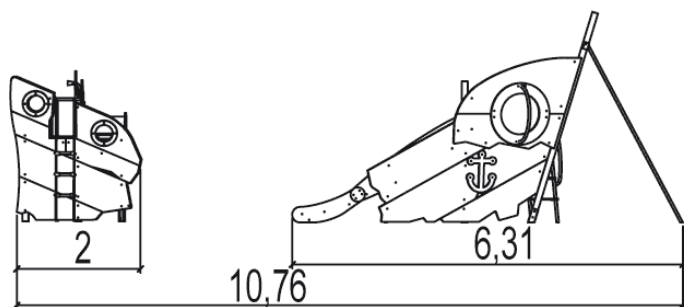

Rollimänguvahendid

J2755

4+

30

1,37m

1 = 11m 2 = 3,72m 3 = 3,37m

Play value

sliding

balancing

hiding /
resting

climbing

meeting / role
play

hanging

Installation of equipment

Impact area =

 Impact area
 Free space

Point de Référence
 Setting Out Point
 Punto de referencia
 Bezugspunkt

		
1	0,60m	3,5m ²
2	1,37m	69m ²

2

32h00

0.7m³

72.5m²

876kg

21kg