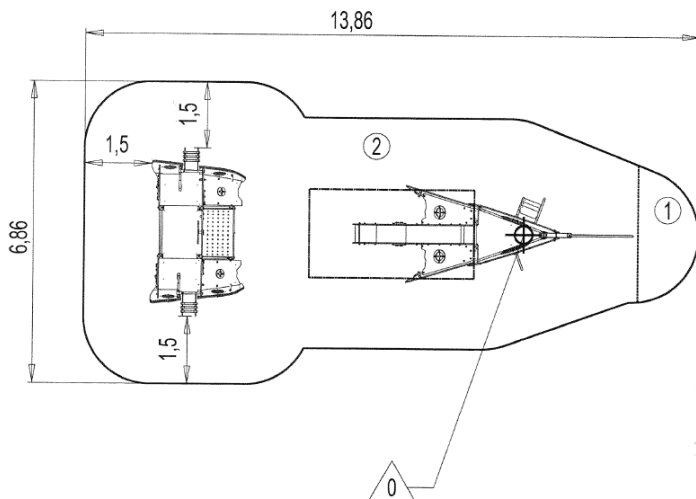

balancing

hiding /
resting

climbing

meeting / role
play

hanging

Installation of equipment

Impact area =

 Impact area
 Free space

Point de Référence
 Setting Out Point
 Punto de referencia
 Bezugspunkt

		
1	0,60m	3,5m ²
2	1,37m	69m ²

2

32h00

0.7m³

72.5m²

876kg

21kg