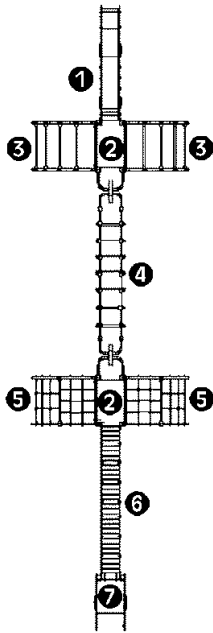

Rollimänguvahendid

J2770

4+

23

2,6m

1 = 15m 2 = 3,8m 3 = 3,2m

Play value

sliding

x1

hanging

x1

crawling

x1

climbing

x2

meeting / role play

x1

Number of play elements: 6

Proludic

- ① Slide HT: 1.37m
- ② Platforms HT: 1.37m
- ③ Arched ladder
- ④ Acrobranch
- ⑤ Incline net HT: 1.37m - G2712
- ⑥ Flexible bridge
- ⑦ Crow's nest

Installation of equipment

Impact area =

- Impact area
- Free space

1	0,60m	27,5m ²
2	1,00m	9m ²
3	1,37m	26m ²
4	2,6m	26m ²

2

25h00

0.75m³

88.5m²

709kg