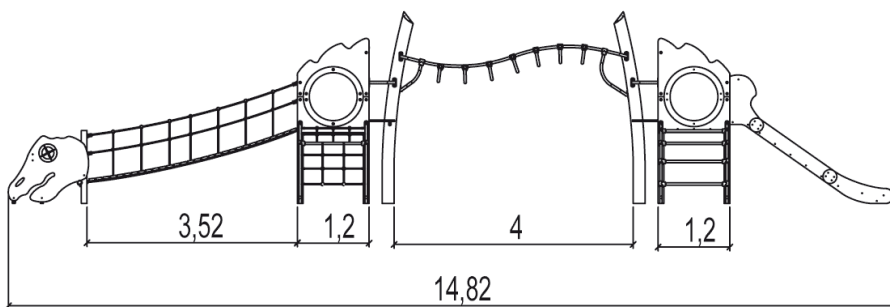

Rollimänguvahendid

J2770

4+

23

2,6m

1 = 15m 2 = 3,8m 3 = 3,2m

Play value

sliding

x1

hanging

x1

crawling

x1

climbing

x2

meeting / role play

x1

Number of play elements: 6

Proludic

- ① Slide HT: 1.37m
- ② Platforms HT: 1.37m
- ③ Arched ladder
- ④ Acrobranch
- ⑤ Incline net HT: 1.37m - G2712
- ⑥ Flexible bridge
- ⑦ Crow's nest

Installation of equipment