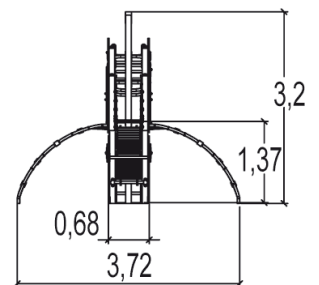

Rollimänguvahendid

J2770

4+

23

2,6m

1 = 15m 2 = 3,8m 3 = 3,2m

Play value

sliding

x1

Number of play elements: 6

Proludic

- ① Slide HT: 1.37m
- ② Platforms HT: 1.37m
- ③ Arched ladder
- ④ Acrobranch
- ⑤ Incline net HT: 1.37m - G2712
- ⑥ Flexible bridge
- ⑦ Crow's nest

Installation of equipment

Impact area =

- Impact area
- Free space

1	0,60m	27,5m ²
2	1,00m	9m ²
3	1,37m	26m ²
4	2,6m	26m ²

2

25h00

0.75m³

88.5m²

709kg