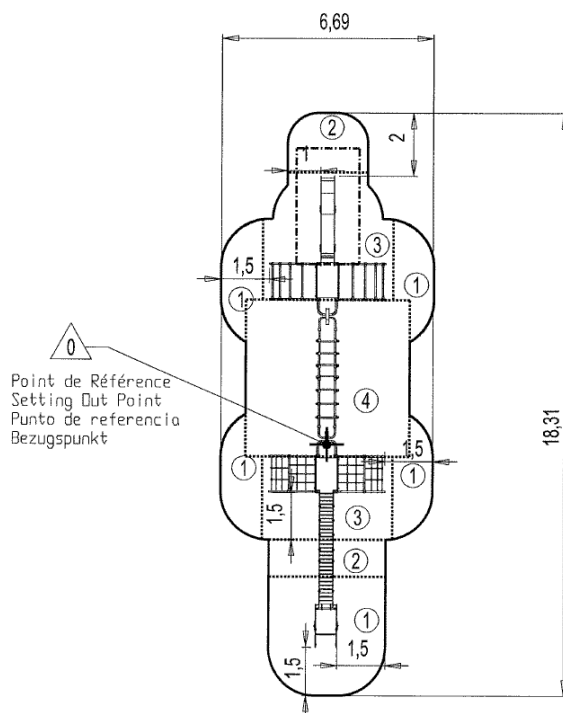

x1

Number of play elements: 6

Proludic

- ① Slide HT: 1.37m
- ② Platforms HT: 1.37m
- ③ Arched ladder
- ④ Acrobranch
- ⑤ Incline net HT: 1.37m - G2712
- ⑥ Flexible bridge
- ⑦ Crow's nest

Installation of equipment

Impact area =

- Impact area
- Free space

1	0,60m	27,5m ²
2	1,00m	9m ²
3	1,37m	26m ²
4	2,6m	26m ²

2

25h00

0.75m³

88.5m²

709kg