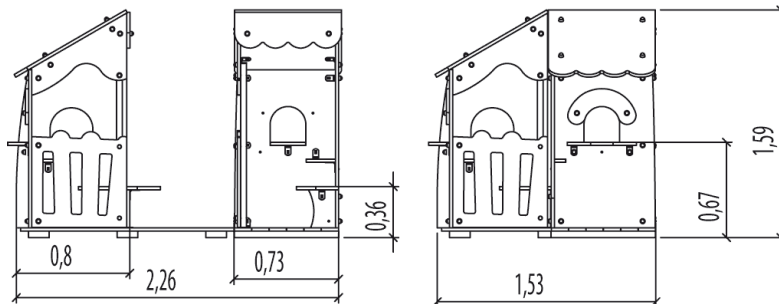

1-8

12

0,3m

1 = 2,23m 2 = 1,5m 3 = 1,6m

Play value

hiding /
resting

meeting / role
play

Accessibility

Motor disability

Sensorial Disabilities

Learning Disabilites

1 Chalet

Installation of equipment

Impact area =

 Impact area
 Free space

		
1	0,30m	21m ²

2

03h00

0.2m³

21m²

169kg

27kg

Proludic

2007-01-01