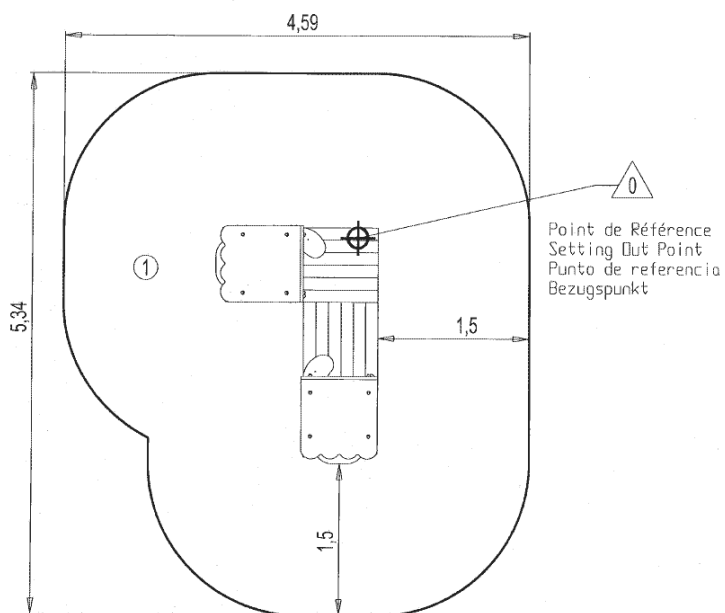

Motor disability

Sensorial Disabilities

Learning Disabilites

1 Chalet

Installation of equipment

Impact area =

 Impact area
 Free space

		
1	0,30m	21m ²

2

03h00

0.2m³

21m²

169kg

27kg

Proludic

2007-01-01