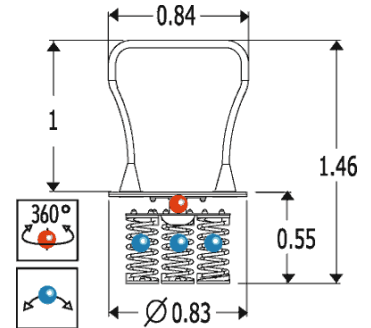

1=0.84m 2=0.84m 3=1.5m

MUSCULAR STIMULATION

INTENSITY OF EFFORT

ENERGY EXPENDITURE

DIMENSIONS & MOVEMENTS

OTHER INFORMATION

4 players

HCL= 0.55m

8+

RODEOBOARD

DÃ¼naamilised elemendid

J3501

Installation of equipment

Impact area =

 Impact area

 Free space