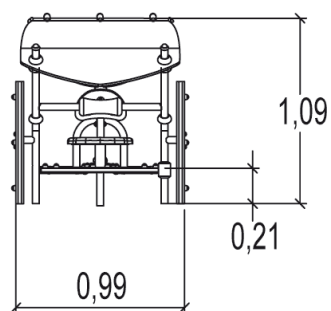

# J3601

1-8

6

0,2m

1 = 2,65m 2 = 1m 3 = 1,1m

## Installation of equipment

Impact area =

-  Impact area
-  Free space

		
1	0,2m	19,5m <sup>2</sup>

							
2	03h15	0.09m <sup>3</sup>	19.5m <sup>2</sup>	117kg	15kg		2007-01-01