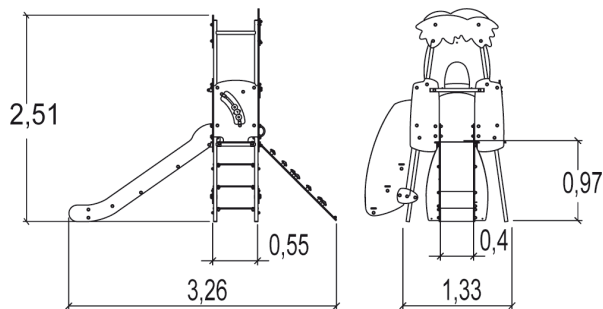

2+

10

1m

1 = 3,25m 2 = 1,55m 3 = 2,6m

Play value

sliding

hiding /
resting

meeting / role
play

handling

climbing

Accessibility

Motor disability

Sensorial Disabilities

Learning Disabilities

Installation of equipment

Impact area =

-  Impact area
-  Free space

		
1	0,6m	3,5m ²
2	1m	20m ²

0

00h00

0m³

23.5m²

165kg

24kg