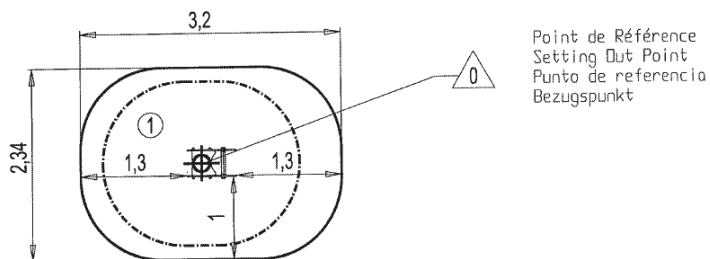

2-8

1

0,46m

1 = 0,6m 2 = 0,34m 3 = 0,84m

Play value

swinging

balancing

meeting / role
play

Installation of equipment

Impact area =

		
1	0,46m	7m ²

1

01h00

0m³

7m²

27kg