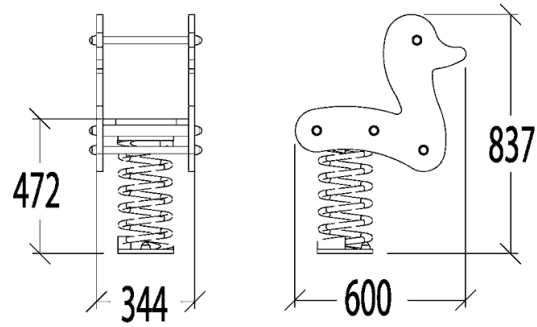

2-8

1

0,46m

1 = 0,6m 2 = 0,34m 3 = 0,84m

Play value

swinging

balancing

meeting / role
play

Installation of equipment

Impact area =

		
1	0,46m	7m ²

1

01h00

0m³

7m²

27kg