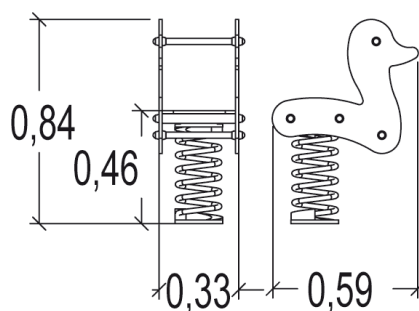

2-8

1

0,46m

1 = 0,6m 2 = 0,34m 3 = 0,84m

Play value

swinging

balancing

meeting / role
play

Installation of equipment

Impact area =

		
1	0,46m	7m ²

1

01h00

0m³

7m²

27kg