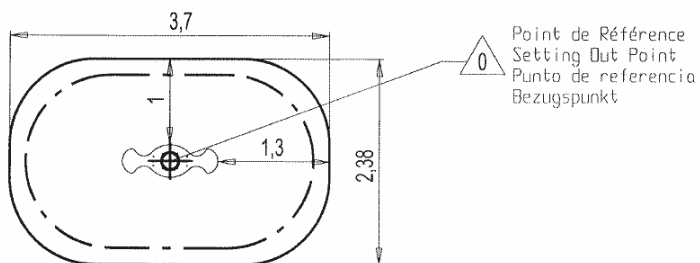

2+

2

0,47m

1 = 1,1m 2 = 0,38m 3 = 0,92m

Play value

swinging

balancing

meeting / role
play

Installation of equipment

Impact area =

-  Impact area
-  Free space

		
1	0,47m	7,5m ²

1

01h00

0m³

7.5m²