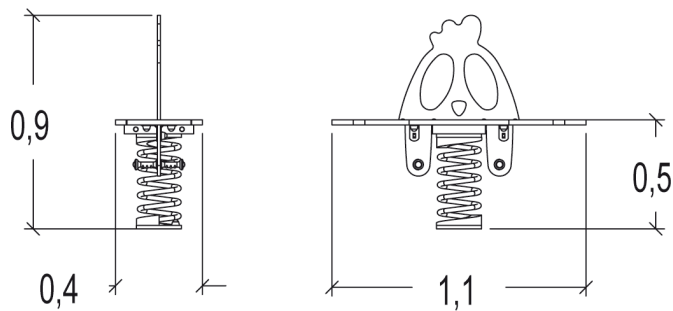

2+

2

0,47m

1 = 1,1m 2 = 0,38m 3 = 0,92m

Play value

swinging

balancing

meeting / role
play

Installation of equipment

Impact area =

-  Impact area
-  Free space

		
1	0,47m	7,5m ²

1

01h00

0m³

7.5m²