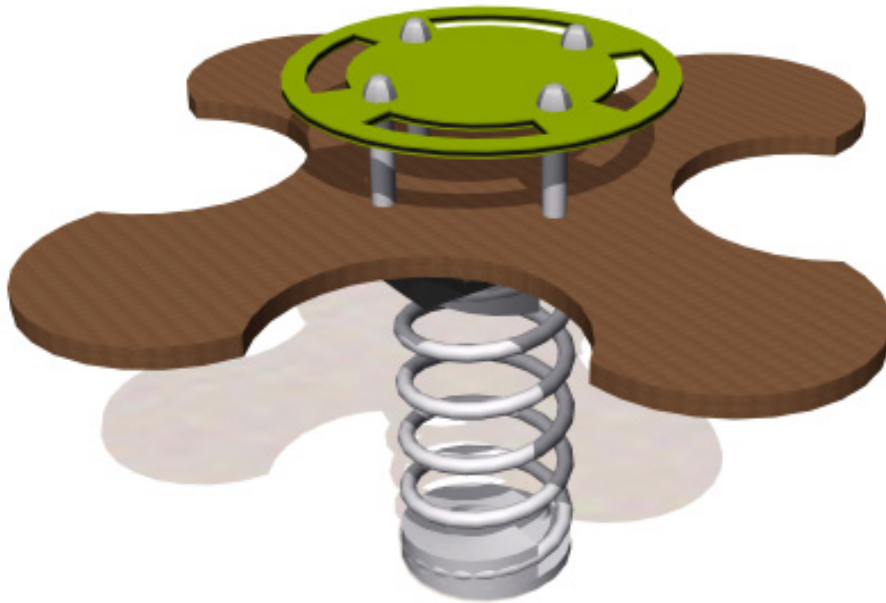

2+

4

0,47m

1 = 0,99m 2 = 0,99m 3 = 0,58m

Play value

swinging

balancing

meeting / role
play

Installation of equipment

Impact area =

-  Impact area
-  Free space

	
1	0,47m
	9,5m ²

1

01h00

0m³

9.5m²