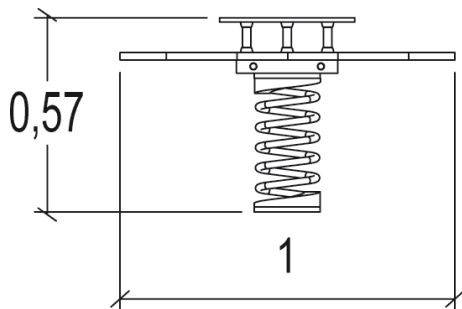

2+

4

0,47m

1 = 0,99m 2 = 0,99m 3 = 0,58m

Play value

swinging

balancing

meeting / role
play

Installation of equipment

Impact area =

-  Impact area
-  Free space

	
1	0,47m
	9,5m ²

1

01h00

0m³

9.5m²