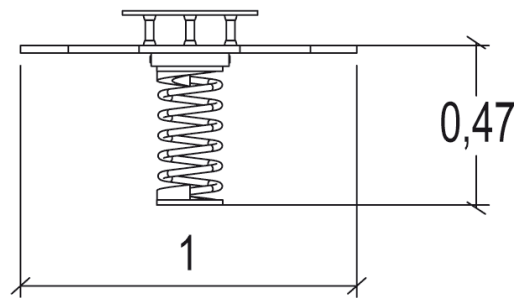

2+

4

0,47m

1 = 0,99m 2 = 0,99m 3 = 0,58m

Play value

swinging

balancing

meeting / role
play

Installation of equipment

Impact area =

-  Impact area
-  Free space

	
1	0,47m
	9,5m ²

1

01h00

0m³

9.5m²