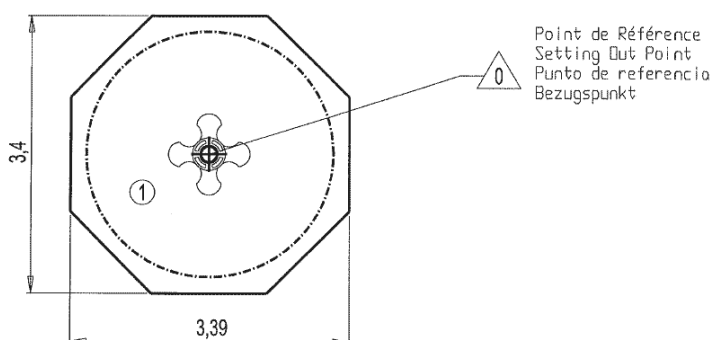

2+

4

0,47m

1 = 0,99m 2 = 0,99m 3 = 0,58m

Play value

swinging

balancing

meeting / role
play

Installation of equipment

Impact area =

-  Impact area
-  Free space

	
1	0,47m
	9,5m ²

1

01h00

0m³

9.5m²