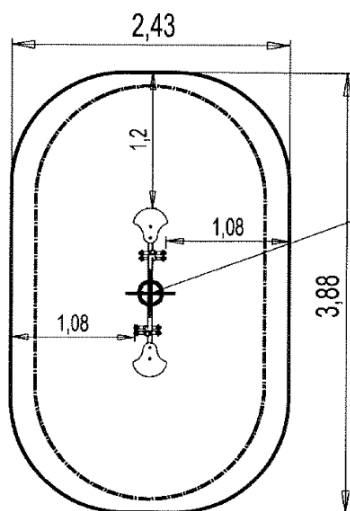

2+

2

0,7m

1 = 1,5m 2 = 0,3m 3 = 0,8m

Play value

swinging

balancing

meeting / role play

Accessibility

Motor disability

Sensorial Disabilities

Learning Disabilities

Installation of equipment

Impact area =

-  Impact area
-  Free space

0
 Point de Référence
 Setting Out Point
 Punto de referencia
 Bezugspunkt

	
1	0,7m
	9m ²

					
1	01h15	0m ³	9m ²	29kg	8kg

0000-00-00