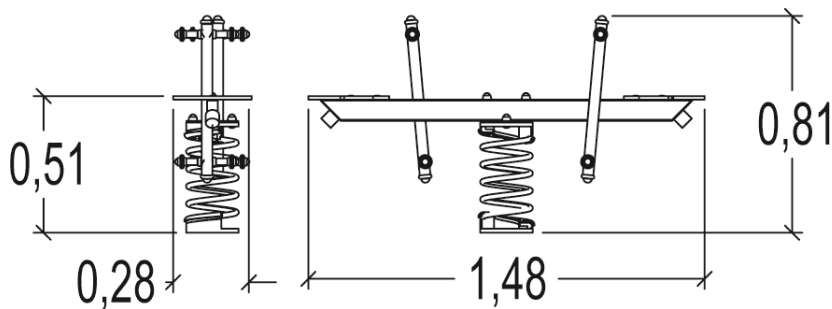

2+

2

0,7m

1 = 1,5m 2 = 0,3m 3 = 0,8m

Play value

swinging

balancing

meeting / role play

Accessibility

Motor disability

Sensorial Disabilities

Learning Disabilities

Installation of equipment

Impact area =

-  Impact area
-  Free space

0
 Point de Référence
 Setting Out Point
 Punto de referencia
 Bezugspunkt

	
1	0,7m
	9m ²

					
1	01h15	0m ³	9m ²	29kg	8kg

0000-00-00