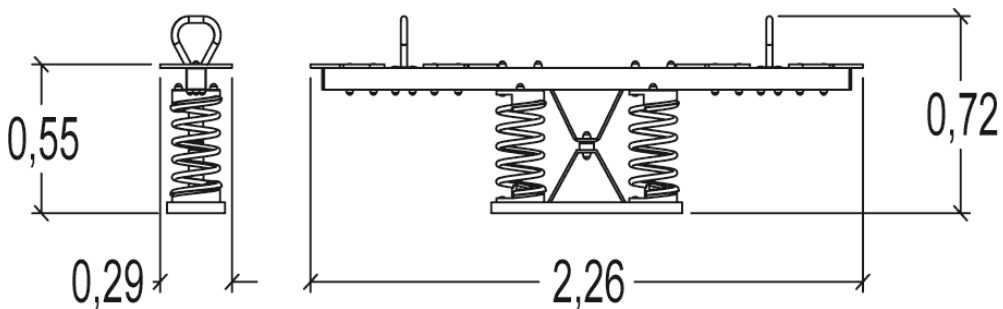

2+

4

0,75m

1 = 2,3m 2 = 0,3m 3 = 0,72m

Play value

swinging

meeting / role play

meeting

Accessibility

Motor disability

Sensorial Disabilities

Learning Disabilities

Installation of equipment

Impact area =

-  Impact area
-  Free space

		
1	0,75m	10m ²