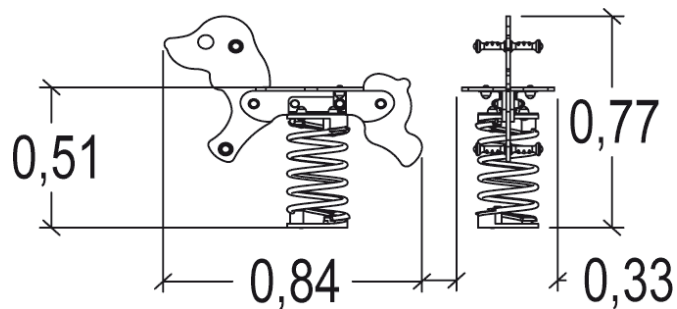

2+

1

0,52m

1 = 0,84m 2 = 0,3m 3 = 0,77m

Play value

swinging

balancing

Accessibility

Motor disability

Sensorial Disabilities

Learning Disabilites

Installation of equipment

Impact area =

-  Impact area
-  Free space

		
1	0,52m	6,6m ²

2

00h00

0m³

6.6m²

24kg

7kg

Proludic

0000-00-00