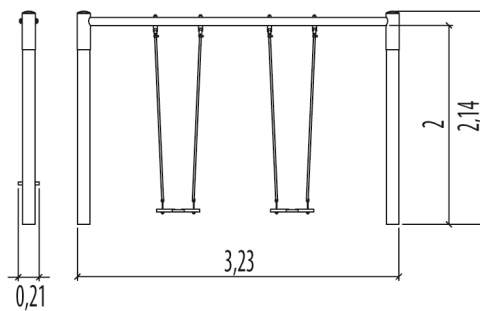

2+

2

1,2m

1 = 3,23m 2 = 0,21m 3 = 2,14m

Play value

swinging

Accessibility

- 
Motor disability
- Sensorial Disabilities
- Learning Disabilites

Installation of equipment

Impact area =

- Impact area
- Free space

1	1,2m	19,5m ²
2	1,2m	26m ²

2

01h30

0.5m³

19.5m²

82kg

30kg