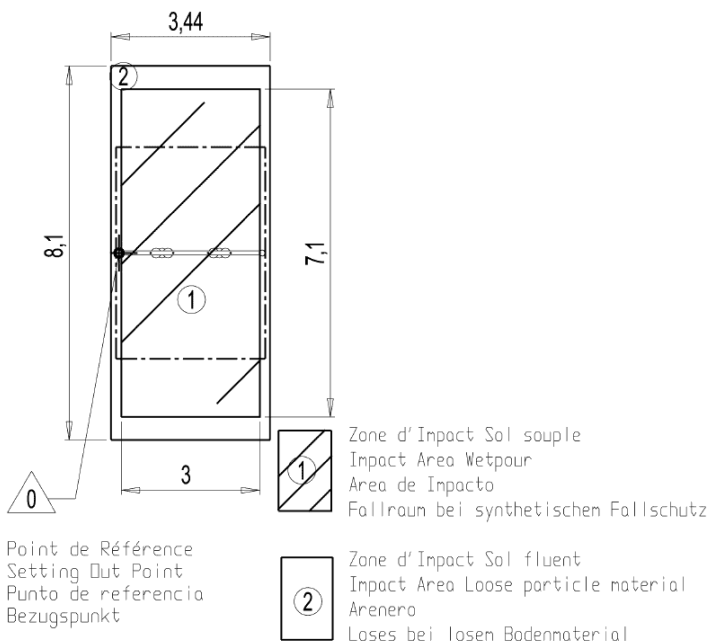

Sensorial Disabilities

Learning Disabilites

Installation of equipment

Impact area =

-  Impact area
-  Free space

		
1	1,4m	21,5m ²
2	1,4m	28m ²

2

01h30

0.5m³

21.5m²

91kg

30kg

Proludic

2007-01-01