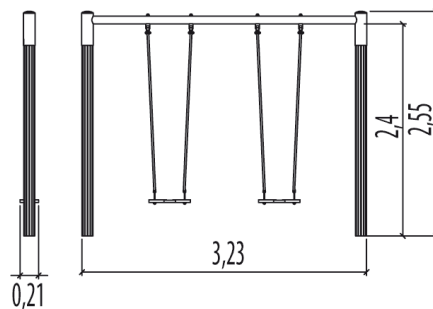

2+

2

1,4m

1 = 3,23m 2 = 0,21m 3 = 2,55m

Play value

swinging

Accessibility

Motor disability

Sensorial Disabilities

Learning Disabilites

Installation of equipment

Impact area =

-  Impact area
-  Free space

		
1	1,4m	21,5m ²
2	1,4m	28m ²

2

01h30

0.5m³

21.5m²

91kg

30kg

Proludic

2007-01-01