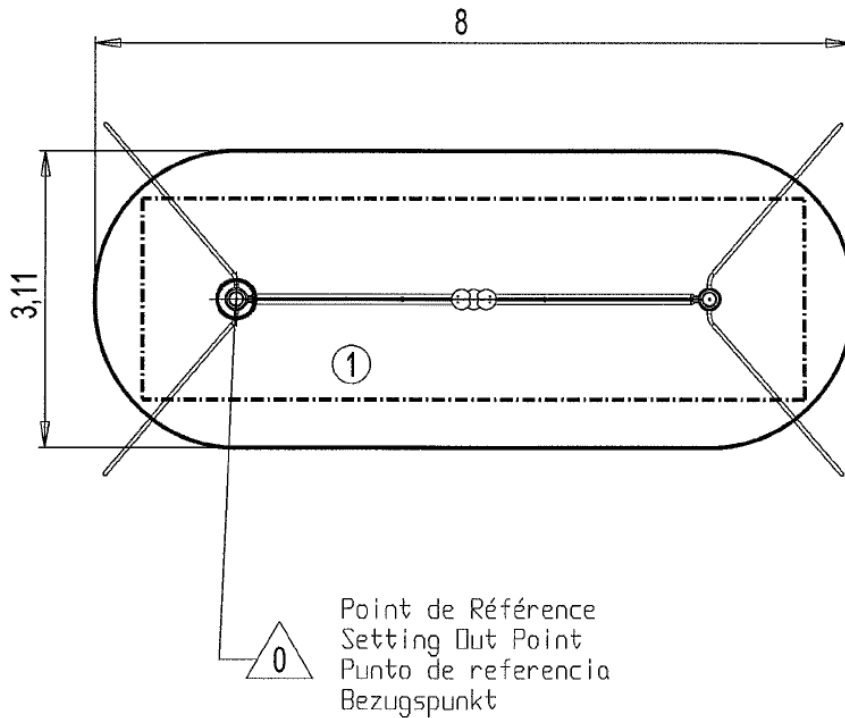

1 player

HCL= 1.5m

6+

Installation of equipment

Impact area =

 Impact area

 Free space

	
①	1,50m
	23m ²

Seat comprises 2 painted steel slats 50x25x2,5 mm, and 4 pultruded polyester slats (polyester composite/fibre glass)

INSTALLATION

0.23m³

2

08h00

CERTIFICATIONS

Proludic
SPORT