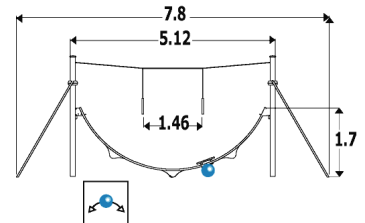

1=7.8m 2=3.7m 3=3m

Please enter your username
 and your password.
 If you don't have a password,
 click here

MUSCULAR STIMULATION

INTENSITY OF EFFORT

ENERGY EXPENDITURE

DIMENSIONS & MOVEMENTS

OTHER INFORMATION

1 player

HCL= 1.5m

6+

Installation of equipment

Impact area =

 Impact area

 Free space

	
①	1,50m
	23m ²

Seat comprises 2 painted steel slats 50x25x2,5 mm, and 4 pultruded polyester slats (polyester composite/fibre glass)

INSTALLATION

0.23m³

2

08h00

CERTIFICATIONS

Proludic
SPORT