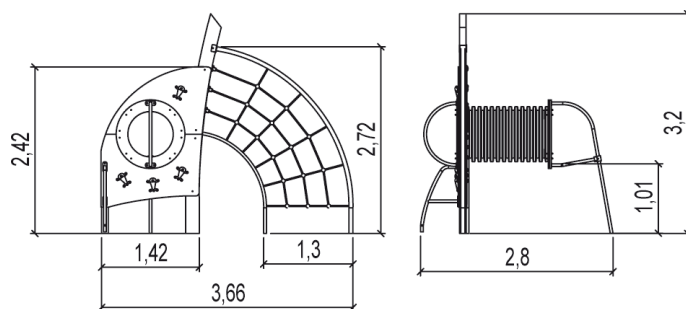

Tasakaalu- ja ronimisvahendid

J2700

4+

8

2,7m

1 = 3,63m 2 = 2,92m 3 = 3,2m

Play value

crawling

x1

climbing

x1

Number of play elements: 2

Proludic