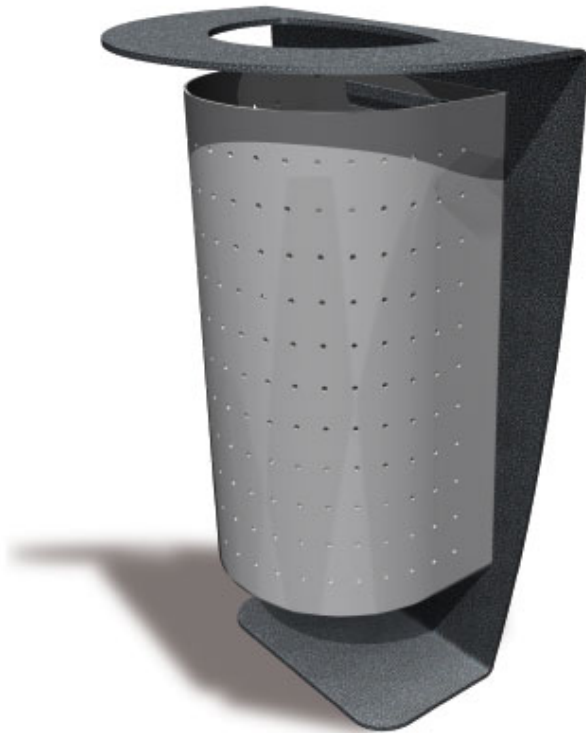

1=0.55m 2=0.36m 3=0.83m

Painted steel mounting system and lid opening, thickness 8mm -  
 painted perforated aluminium liner, thickness 3mm with 6mm rounds.  
 Capacity 42 litres. Emptied by tipping - Lockable liner RAL 7004 -  
 Fixing on to a concrete block

Please enter your username  
 <br> and your password. <br>  
 If you don't have a password,  
 <br> click here

***INSTALLATION***

0.07m3

00h00

**Kaal = 41 kg**

**Raskeim detail = 41 kg**