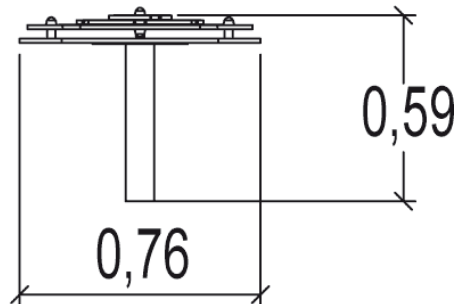

1+

3

0m

1 = 0,76m 2 = 0,73m 3 = 0,51m

Play value

handling

Accessibility

Motor disability

Sensorial Disabilities

Learning Disabilities

Installation of equipment

Impact area =

-  Impact area
-  Free space

		
1	0m	12m ²

							
2	00h45	0.05m ³	12m ²	20kg	10kg		2013-03-07