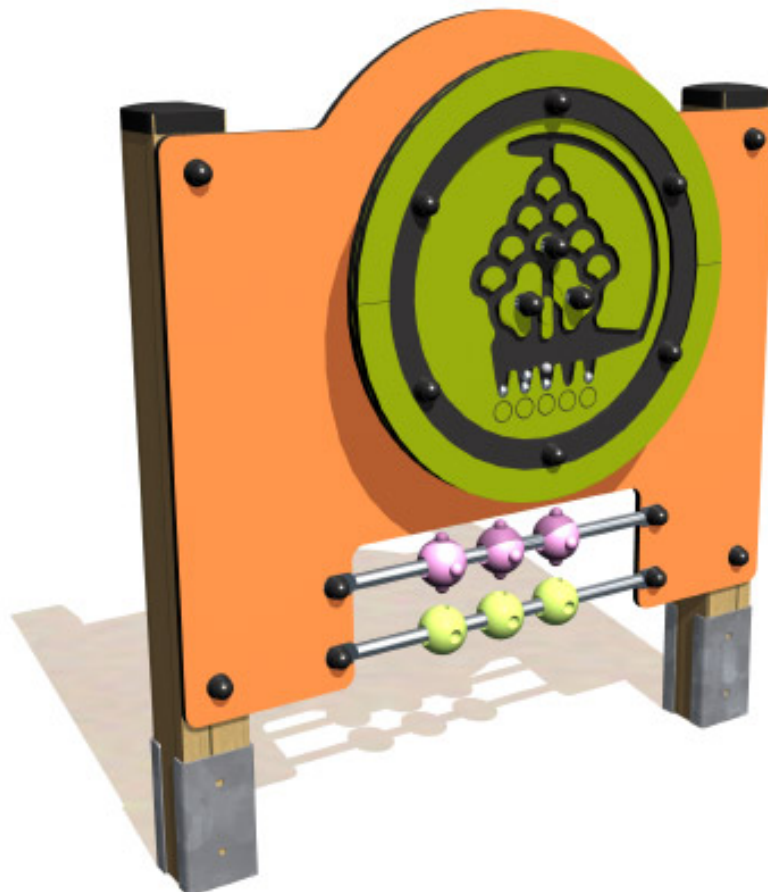

1+

2

0m

1 = 1m 2 = 1,15m 3 = 1,14m

Play value

handling

Accessibility

Motor disability

Sensorial Disabilities

Learning Disabilites

Installation of equipment

Impact area =

-  Impact area
-  Free space

		
1	0m	11m ²

							
2	00h45	0.05m ³	11m ²	60kg	35kg		2013-03-07