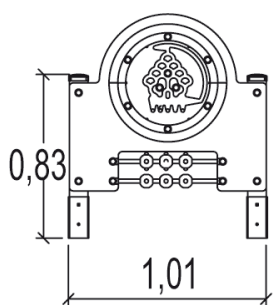

1+

2

0m

1 = 1m 2 = 1,15m 3 = 1,14m

Play value

handling

Accessibility

Motor disability

Sensorial Disabilities

Learning Disabilites

Installation of equipment

Impact area =

-  Impact area
-  Free space

		
1	0m	11m ²

							
2	00h45	0.05m ³	11m ²	60kg	35kg		2013-03-07