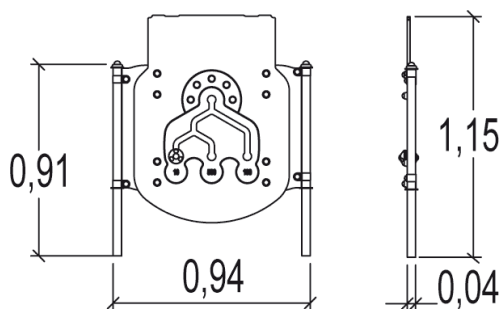

1+

2

0m

1 = 0,94m 2 = 0,08m 3 = 1,15m

Play value

handling

Accessibility

Motor disability

Sensorial Disabilities

Learning Disabilities

Installation of equipment

Impact area =

-  Impact area
-  Free space

Point de Référence
Setting Out Point
Punto de referencia
Bezugspunkt

		
1	0m	10m ²

							
2	01h00	0.05m ³	10m ²	22kg	11kg		0000-00-00