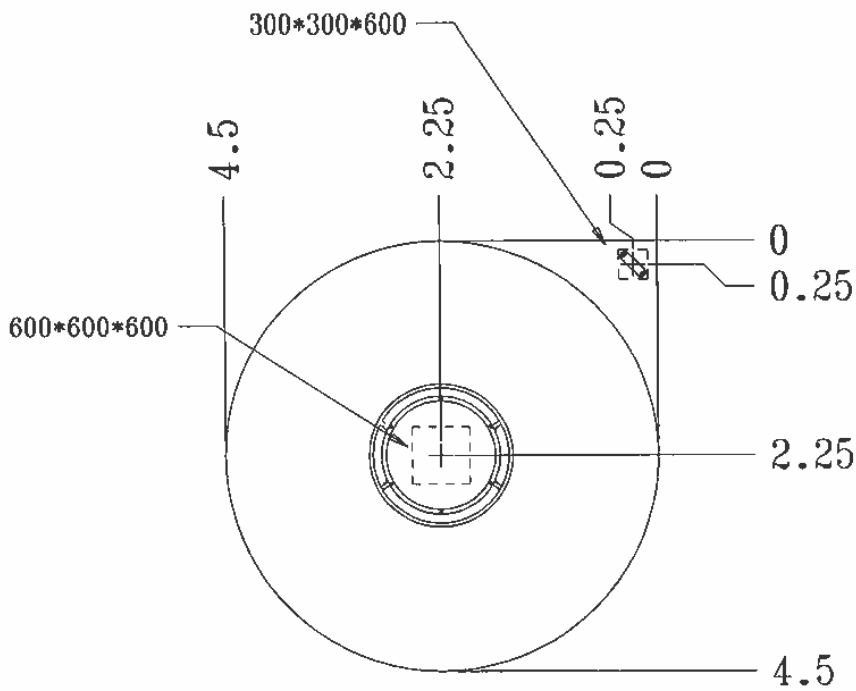

 1=1.5m 2=1.5m 3=0.98m

We recommend a shaded area.

**MUSCULAR STIMULATION**

**INTENSITY OF EFFORT**

**ENERGY EXPENDITURE**

**DIMENSIONS & MOVEMENTS**

**OTHER INFORMATION**

**4 players**

**8+**

**Installation of equipment**

Impact area =

 Impact area

 Free space

Seat comprises 2 painted steel slats 50x25x2,5 mm, and 4 pultruded polyester slats (polyester composite/fibre glass)

**INSTALLATION**