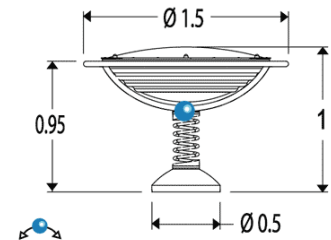

 1=1.5m 2=1.5m 3=0.98m

We recommend a shaded area.

**MUSCULAR STIMULATION**

**INTENSITY OF EFFORT**

**ENERGY EXPENDITURE**

**DIMENSIONS & MOVEMENTS**

**OTHER INFORMATION**

**4 players**

**8+**

**Installation of equipment**

Impact area =

 Impact area

 Free space

Seat comprises 2 painted steel slats 50x25x2,5 mm, and 4 pultruded polyester slats (polyester composite/fibre glass)

**INSTALLATION**