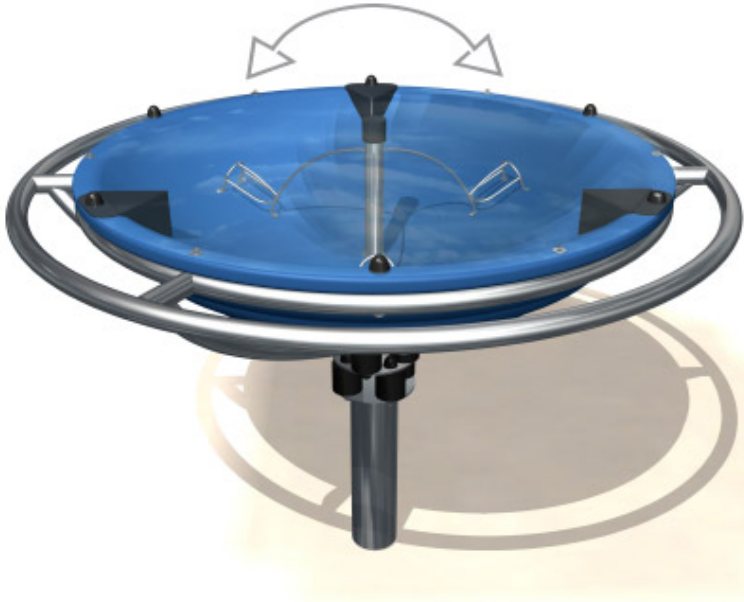

 1=1.5m 2=1.5m 3=0.98m

We recommend a shaded area.

**MUSCULAR STIMULATION**

**INTENSITY OF EFFORT**

**ENERGY EXPENDITURE**

**DIMENSIONS & MOVEMENTS**

**OTHER INFORMATION**

**4 players**

**8+**

**Installation of equipment**

Impact area =

 Impact area

 Free space

Seat comprises 2 painted steel slats 50x25x2,5 mm, and 4 pultruded polyester slats (polyester composite/fibre glass)

**INSTALLATION**