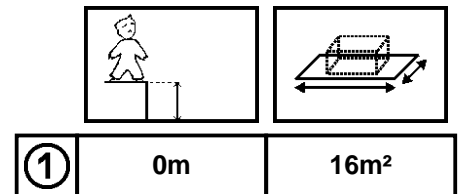

 1=1.5m 2=1.5m 3=0.98m

We recommend a shaded area.

**MUSCULAR STIMULATION**

**INTENSITY OF EFFORT**

**ENERGY EXPENDITURE**

**DIMENSIONS & MOVEMENTS**

**OTHER INFORMATION**

**4 players**

**8+**

**Installation of equipment**

Impact area =

 Impact area

 Free space

Seat comprises 2 painted steel slats 50x25x2,5 mm, and 4 pultruded polyester slats (polyester composite/fibre glass)

**INSTALLATION**