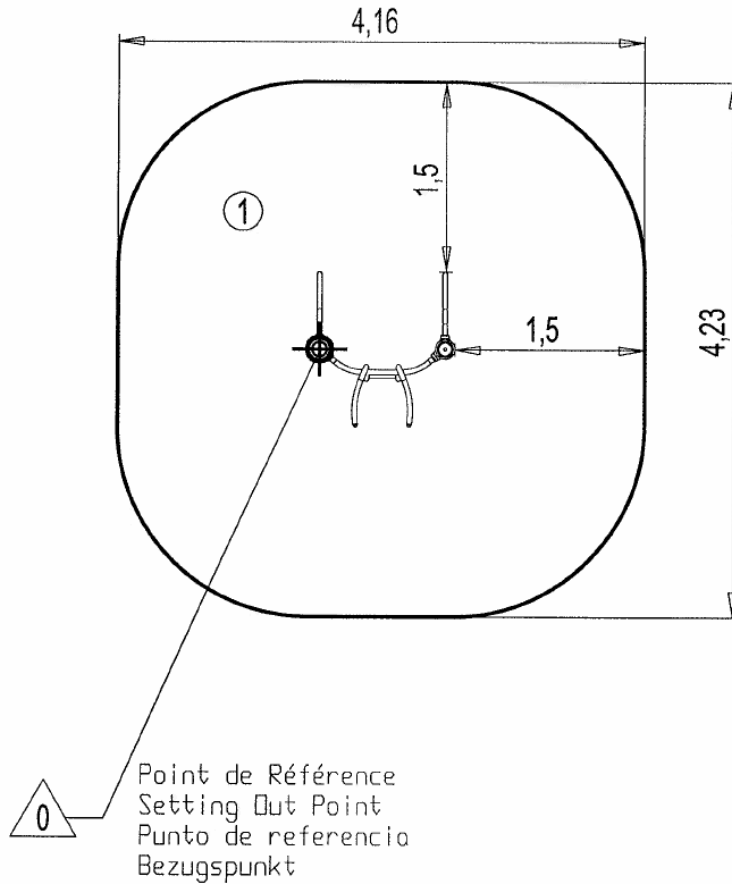

1=1.22m 2=1.14m 3=1.35m

OTHER INFORMATION

10-90 aastat

Installation of equipment

Impact area =

 Impact area

 Free space

		
①	0m	16m ²