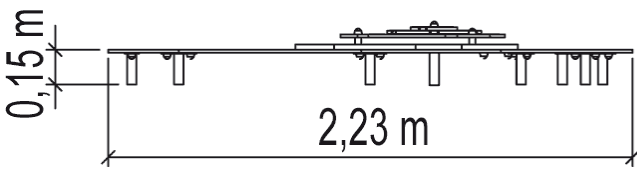

0.5-5

3

0,6m

1 = 2,48m 2 = 2,26m 3 = 0,24m

Play value

handling

x3

Number of play elements: 3

Accessibility

- Motor disability
- Sensorial Disabilities
- Learning Disabilites

- 1 Star module - G3905
- 2 Turn table - G3909
- 3 End table - G3906

Installation of equipment

Impact area =

- Impact area
- Free space