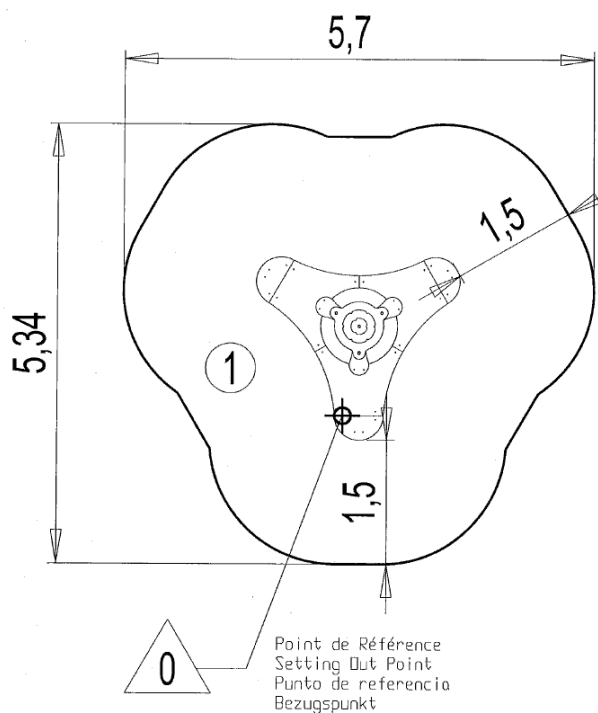

0.5-5

3

0,6m

1 = 2,48m 2 = 2,26m 3 = 0,24m

Play value

handling

x3

Number of play elements: 3

Accessibility

- Motor disability
- Sensorial Disabilities
- Learning Disabilites

- 1 Star module - G3905
- 2 Turn table - G3909
- 3 End table - G3906

Installation of equipment

Impact area =

- Impact area
- Free space

1	<0,6m	23m ²

2

03h00

0.04m³

23m²

61kg

9kg

Proludic