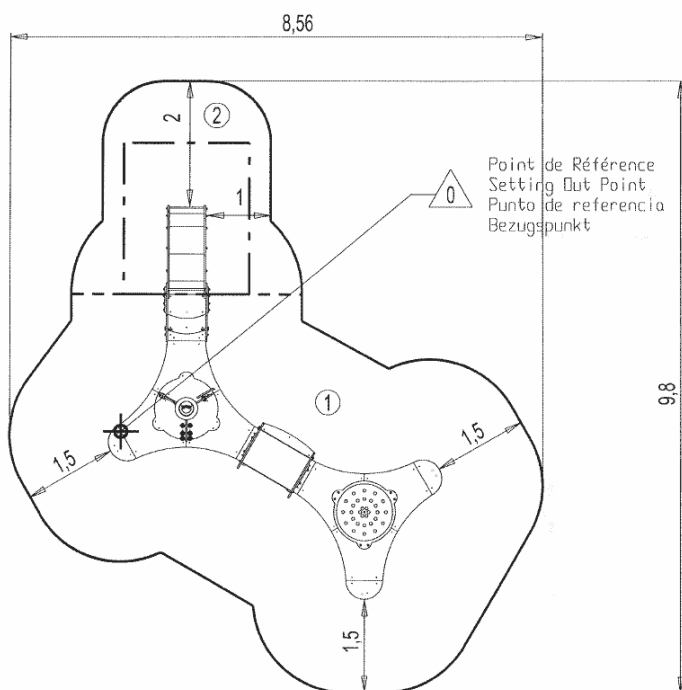

- ① Star module - G3905
- ② The basin - G3907
- ③ Activity center - G3913
- ④ The little playhouse - G3902
- ⑤ The little slide - G3903
- ⑥ End table - G3906

Installation of equipment

Impact area =

- Impact area
- Free space

1	<0,6m	37m ²
2	1,00m	10m ²

2

07h30

0.16m³

47m²

250kg

11kg

Proludic