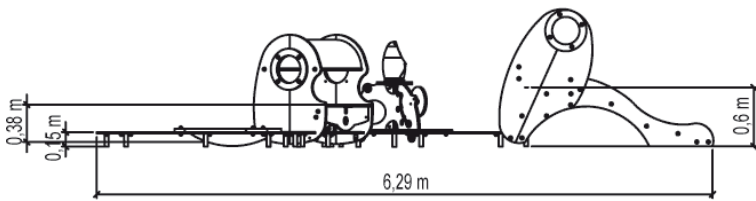

0.5-5

15

1m

1 = 6,33m 2 = 5,33m 3 = 1,42m

Play value

sliding

x1

handling

- ① Star module - G3905
- ② The basin - G3907
- ③ Activity center - G3913
- ④ The little playhouse - G3902
- ⑤ The little slide - G3903
- ⑥ End table - G3906

Installation of equipment

Impact area =

- Impact area
- Free space