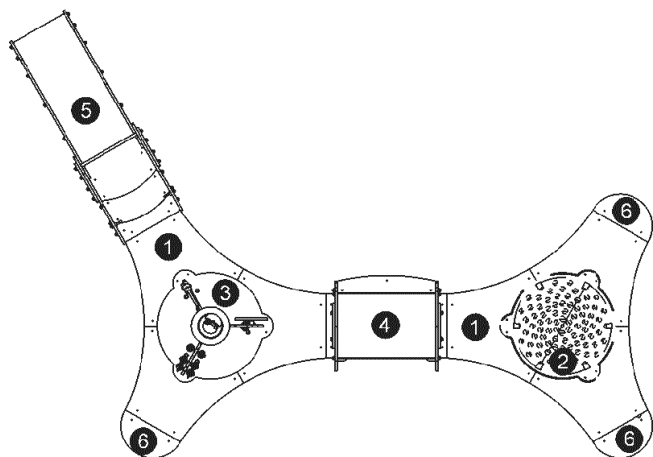

x4

meeting / role play

x1

Number of play elements: 6

Accessibility

Motor disability

Sensorial Disabilities

Learning Disabilities

- ① Star module - G3905
- ② The basin - G3907
- ③ Activity center - G3913
- ④ The little playhouse - G3902
- ⑤ The little slide - G3903
- ⑥ End table - G3906

Installation of equipment

Impact area =

- Impact area
- Free space