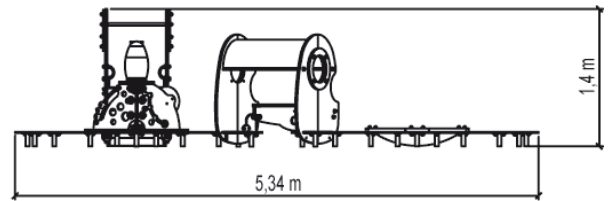

0.5-5

15

1m

1 = 6,33m 2 = 5,33m 3 = 1,42m

Play value

sliding

x1

handling