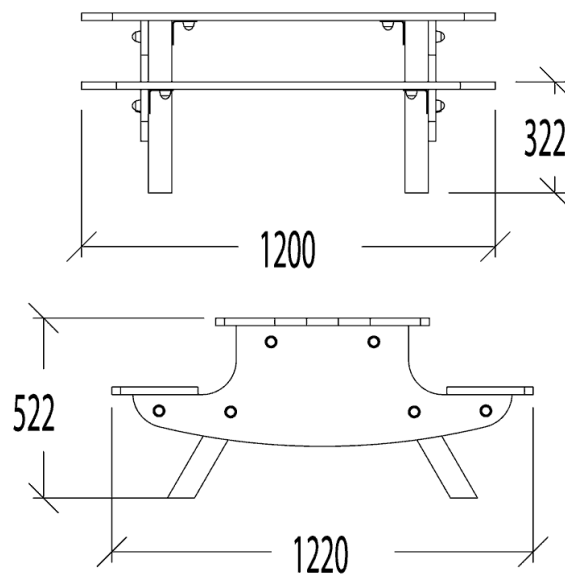

1-8

6

0m

1 = 1,22m 2 = 1,2m 3 = 0,53m

Play value

meeting / role
play

Installation of equipment

Impact area =

-  Impact area
-  Free space

	
1	0,00m
	16m ²

2

01h00

0.2m³

16m²

40kg

9kg