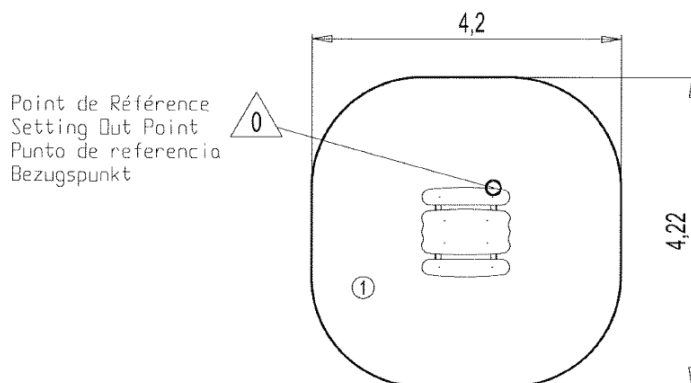

1-8

6

0m

1 = 1,22m 2 = 1,2m 3 = 0,53m

Play value

meeting / role
play

Installation of equipment

Impact area =

-  Impact area
-  Free space

	
1	0,00m
	16m ²

2

01h00

0.2m³

16m²

40kg

9kg