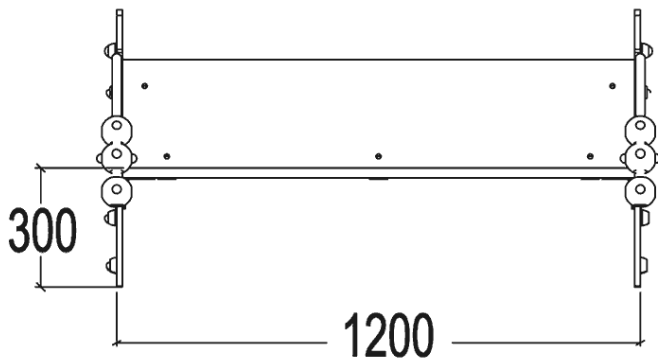

1=1.18m 2=0.6m 3=0.6m

INSTALLATION

00h00

OTHER INFORMATION

3 players

Kaal = 23 kg

Raskeim detail = 4 kg