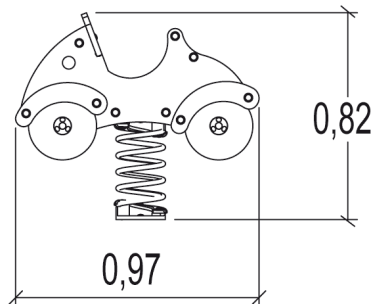

1-5

1

0,46m

1 = 0,97m 2 = 0,39m 3 = 0,81m

Play value

swinging

balancing

meeting / role play

Accessibility

Motor disability

Sensorial Disabilities

Learning Disabilites

Installation of equipment

Impact area =

-  Impact area
-  Free space

		
1	0,46m	7,5m ²