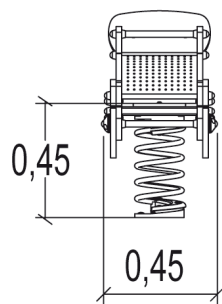

1-5

1

0,46m

1 = 0,97m 2 = 0,39m 3 = 0,81m

Play value

swinging

balancing

meeting / role play

Accessibility

Motor disability

Sensorial Disabilities

Learning Disabilites

Installation of equipment

Impact area =

-  Impact area
-  Free space

		
1	0,46m	7,5m ²