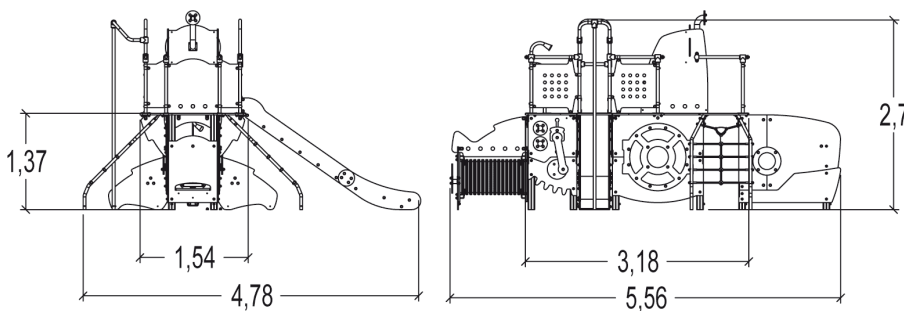

3+

20

1,37m

1 = 5,5m 2 = 4,81m 3 = 2,8m

Play value

climbing

sliding

meeting / role play

Impact area =

-  Impact area
-  Free space

1	0,6m	3m ²
2	1m	8m ²
3	1,37m	39m ²

2

40h00

0.9m³

50m²

797kg