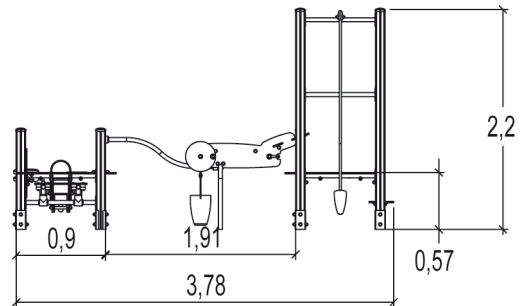

Liivamängud

J5000

2+

8

0,6m

1 = 3,8m 2 = 3,8m 3 = 2,2m

Play value

handling

x5

Number of play elements: 5

Accessibility

Motor disability

Sensorial Disabilities

Learning Disabilities

Proludic