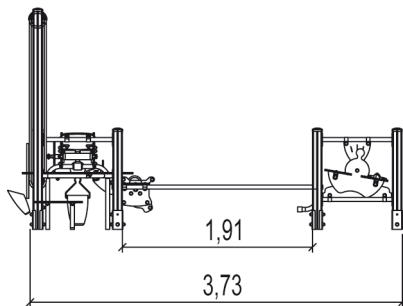

Liivamängud

J5000

2+

8

0,6m

1 = 3,8m 2 = 3,8m 3 = 2,2m

Play value

handling

x5

Number of play elements: 5

Accessibility

Motor disability

Sensorial Disabilities

Learning Disabilities

Proludic