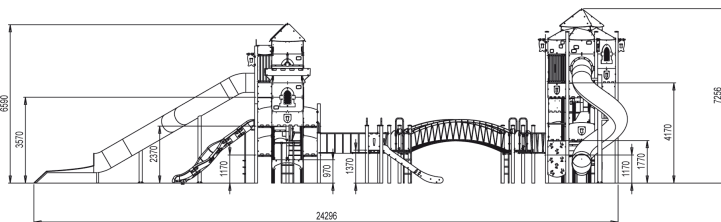

1=25m 2=8.4m 3=7.2m

OTHER INFORMATION

75 players

HCL= 2.37m

3+

Kaal = 6190 kg

Raskeim detail = 115 kg

COMBINATION MEDIEVAL 3 TOWERS