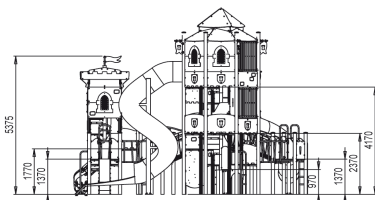

1=25m 2=8.4m 3=7.2m

OTHER INFORMATION

75 players

HCL= 2.37m

3+

Kaal = 6190 kg

Raskeim detail = 115 kg

COMBINATION MEDIEVAL 3 TOWERS