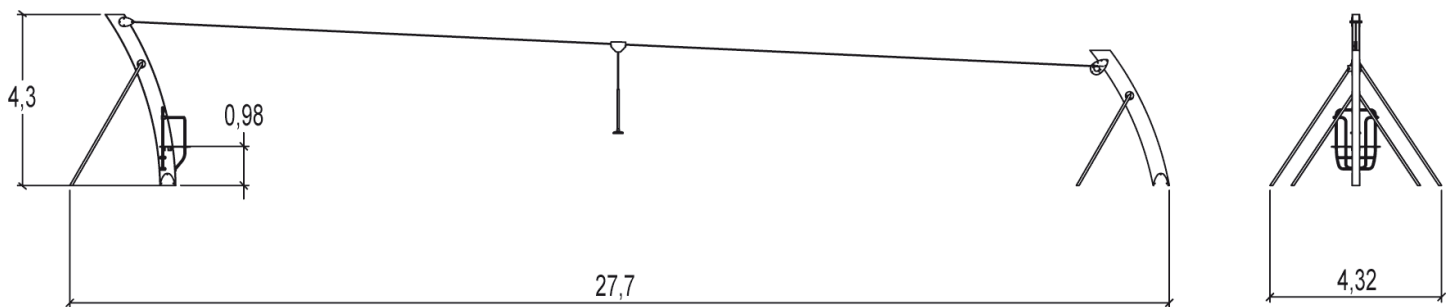

6+

1

1,4m

1 = 25m 2 = 5m 3 = 4,3m

Play value

sliding

meeting / role play

Accessibility

Motor disability

Sensorial Disabilities

Learning Disabilities

Installation of equipment

Impact area =

-  Impact area
-  Free space

		
1	1m	84m ²
2	1,40m	27m ²

2

10h30

1.66m³

111m²

609kg

193kg

Proludic

2003-06-13