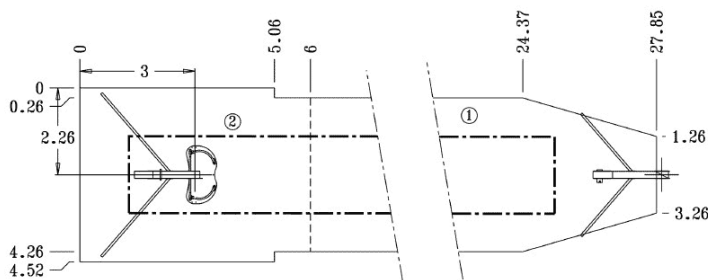

Motor disability

Sensorial Disabilities

Learning Disabilities

Installation of equipment

Impact area =

-  Impact area
-  Free space

		
1	1m	84m ²
2	1,40m	27m ²

2

10h30

1.66m³

111m²

609kg

193kg

Proludic

2003-06-13