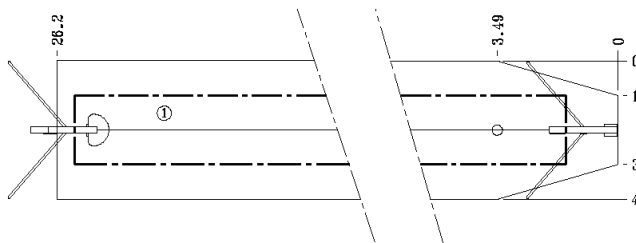

## Installation of equipment

Impact area =

-  Impact area
-  Free space

	
1	103m <sup>2</sup>

								
2	09h00	1.66m <sup>3</sup>	103m <sup>2</sup>	544kg	157kg			2002-06-11