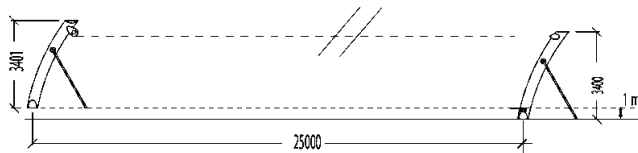

## Installation of equipment

Impact area =

-  Impact area
-  Free space

	
1	103m <sup>2</sup>

								
2	09h00	1.66m <sup>3</sup>	103m <sup>2</sup>	544kg	157kg			2002-06-11