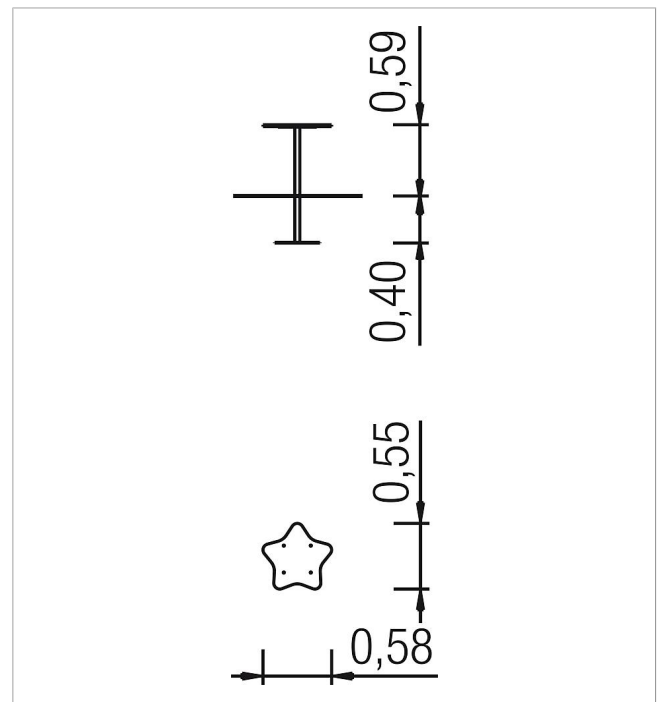

## Basis Sand play table Star

made in germany

### Scope of delivery

1x table top: high-pressure laminate (HPL)  
1x posts: stainless steel

|   |                       |                      |
|---|-----------------------|----------------------|
|  | Material              | Stainless steel, HPL |
|  | Foundation level      | ET 400               |
|  | Minimum space         | 0,58x0,55x2,39 m     |
|  | Free falling height   | 59 cm                |
|  | Impact protection net | -                    |
|  | Foundations           | 1x CF or 2x PFs      |
|  | Assembly              | 1 person/0.5 h       |
|  | Largest section       | 38x38x98 cm          |
|  | Heaviest section      | 5 kg                 |