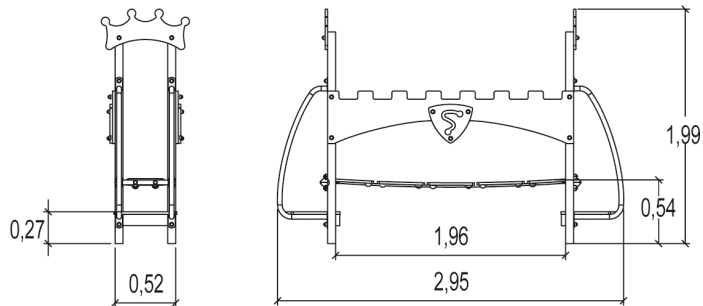

2-6

6

0,6m

1 = 3,2m 2 = 0,75m 3 = 2m

Play value

handling

meeting / role play

Installation of equipment

Impact area =

-  Impact area
-  Free space

		
1	0,6m	21m ²

2

03h00

0.1m³

21m²

96kg