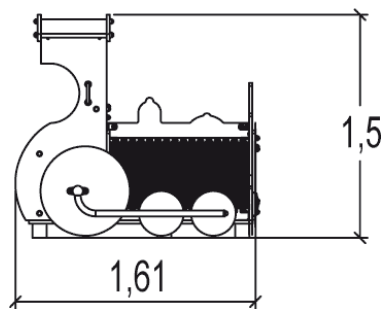

2-6	4	0,6m	1 = 1,65m 2 = 1,12m 3 = 1,5m

Play value			
crawling 	hiding / resting 	meeting / role play 	handling 

Accessibility	
	Motor disability <input checked="" type="checkbox"/>
	Sensorial Disabilities <input type="checkbox"/>
	Learning Disabilites <input checked="" type="checkbox"/>

Installation of equipment

Impact area =

-  Impact area
-  Free space

		
1	0,6m	18m ²

2

04h00

0.11m³

18m²