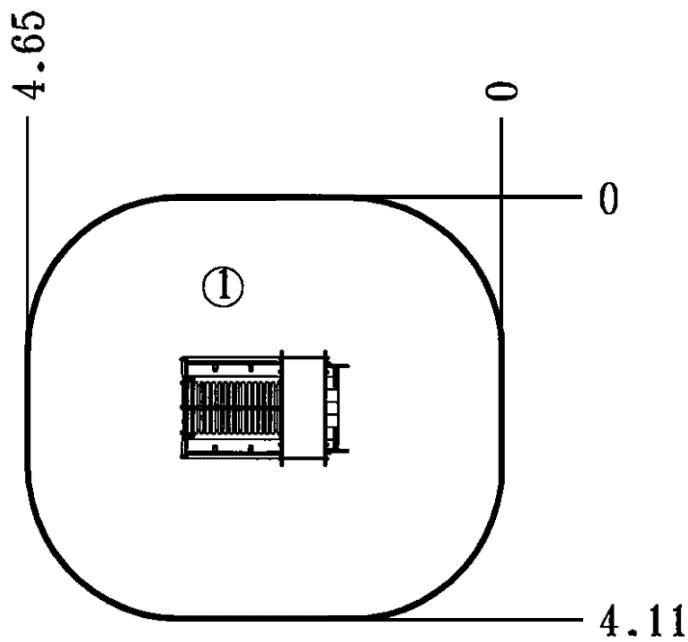

2-6	4	0,6m	1 = 1,65m 2 = 1,12m 3 = 1,5m

Play value			
crawling 	hiding / resting 	meeting / role play 	handling 

Accessibility	
	Motor disability <input checked="" type="checkbox"/>
	Sensorial Disabilities <input type="checkbox"/>
	Learning Disabilites <input checked="" type="checkbox"/>

Installation of equipment

Impact area =

-  Impact area
-  Free space

		
1	0,6m	18m ²

2

04h00

0.11m³

18m²