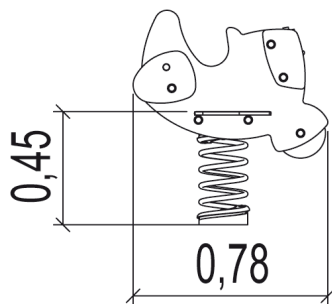

0.5-5

1

0,47m

1 = 0,79m 2 = 0,68m 3 = 0,86m

Accessibility

Motor disability

Sensorial Disabilities

Learning Disabilites

Installation of equipment

Impact area =

-  Impact area
-  Free space

		
1	0,47m	8m ²

1

02h00

0m³

8m²