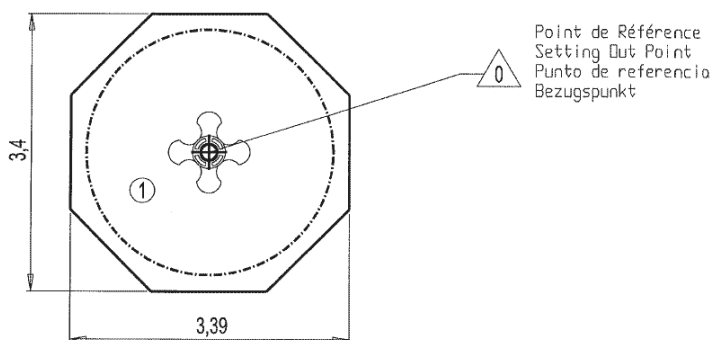

2+

4

0,47m

1 = 0,99m 2 = 0,99m 3 = 0,58m

Play value

swinging

balancing

meeting / role
play

Installation of equipment

Impact area =

-  Impact area
-  Free space

		
1	0,47m	9,5m ²

1

01h00

0m³

9.5m²