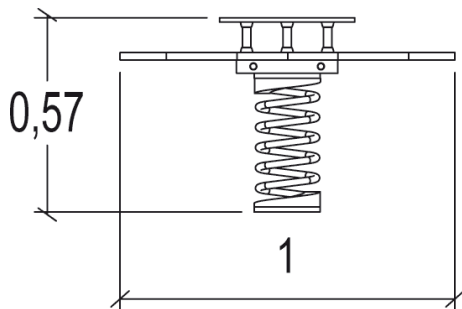

2+

4

0,47m

1 = 0,99m 2 = 0,99m 3 = 0,58m

Play value

swinging

balancing

meeting / role
play

Installation of equipment

Impact area =

-  Impact area
-  Free space

		
1	0,47m	9,5m ²

1

01h00

0m³

9.5m²