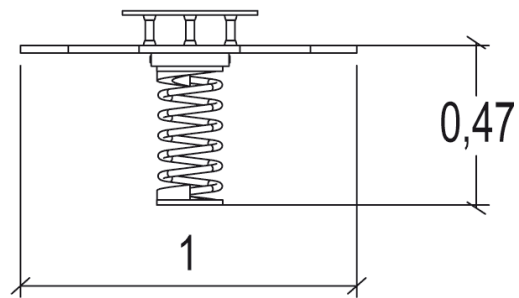

2+

4

0,47m

1 = 0,99m 2 = 0,99m 3 = 0,58m

Play value

swinging

balancing

meeting / role
play

Installation of equipment

Impact area =

-  Impact area
-  Free space

		
1	0,47m	9,5m ²

1

01h00

0m³

9.5m²